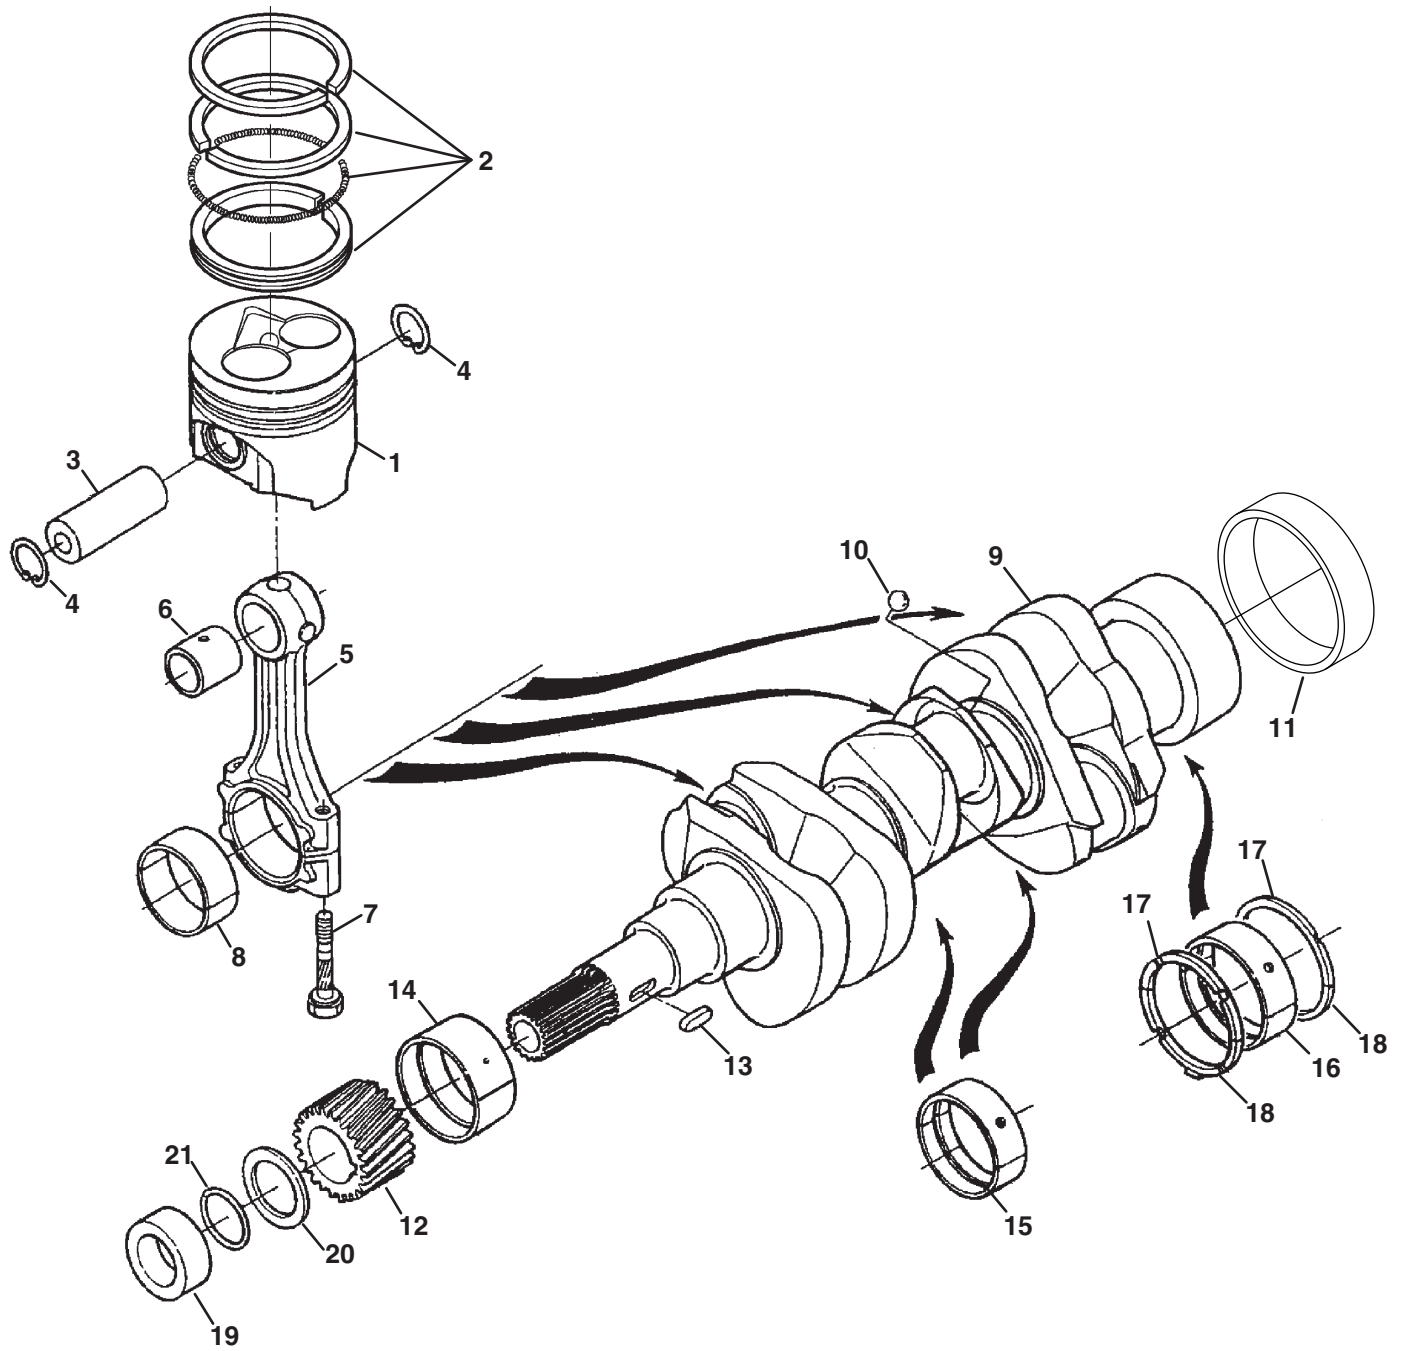

Engine	Item	Part No.	Qty.	Description	Serial Numbers/Notes
●	1	4209347	1	Assy Brg. Case, Wheel	
●	2	553940	2	• Bolt, Bearing Case	
▼	●	3	1	• Metal, Crankshaft M	STD Set
■	●	3	1	Metal, Crankshaft	-0.20 mm Set
◆	●	3	1	Metal, Crankshaft	-0.40 mm Set
●	4	5001884	1	Gasket, Bearing Case	Included in Lower Gasket Kit
●	5	553942	1	Cover, Bearing Case	
ABC	6	4209375	1	Seal, Oil	
D	6	554222	1	Seal, Oil	Included in Lower Gasket Kit
●	7	5001422	1	Gasket, Case Cover	Included in Lower Gasket Kit
●	8	550364	8	Bolt	
●	9	553840	8	Bolt	
●	10	4209345	1	Assy Brg. Case, Main	
●	11	553940	2	• Bolt, Bearing Case	
▼	●	12	1	• Metal, Crankshaft	STD Set
■	●	12	2	Metal, Crankshaft	-0.20 mm Set
◆	●	12	2	Metal, Crankshaft	-0.40 mm Set
●	13	557536	2	Bolt, Bearing Case	
●	14	4209346	1	Assy Brg. Case, Main	
●	15	553940	2	• Bolt, Bearing Case	
▼	●	16	1	• Metal, Crankshaft	STD Set
■	●	16	2	Metal, Crankshaft	-0.20 mm Set
◆	●	16	2	Metal, Crankshaft	-0.40 mm Set
▼	Included in STD Engine Metal Kit, See 10.1				
■	Included in -0.20 mm Engine Metal Kit, See 10.1				
◆	Included in -0.40 mm Engine Metal Kit, See 10.1				

A - Groom Master II (D722-E3B-TXRN-1)

C - Greens King IV (D722-E3B-TXRN-4)

● - Used on All Engines

B - Tri-King (D722-E3B-TXRN-3)

D - G-Plex III and GP400 (D722-E3B-RNUK-3)

> Change from previous revision

10.1 Piston and Crankshaft