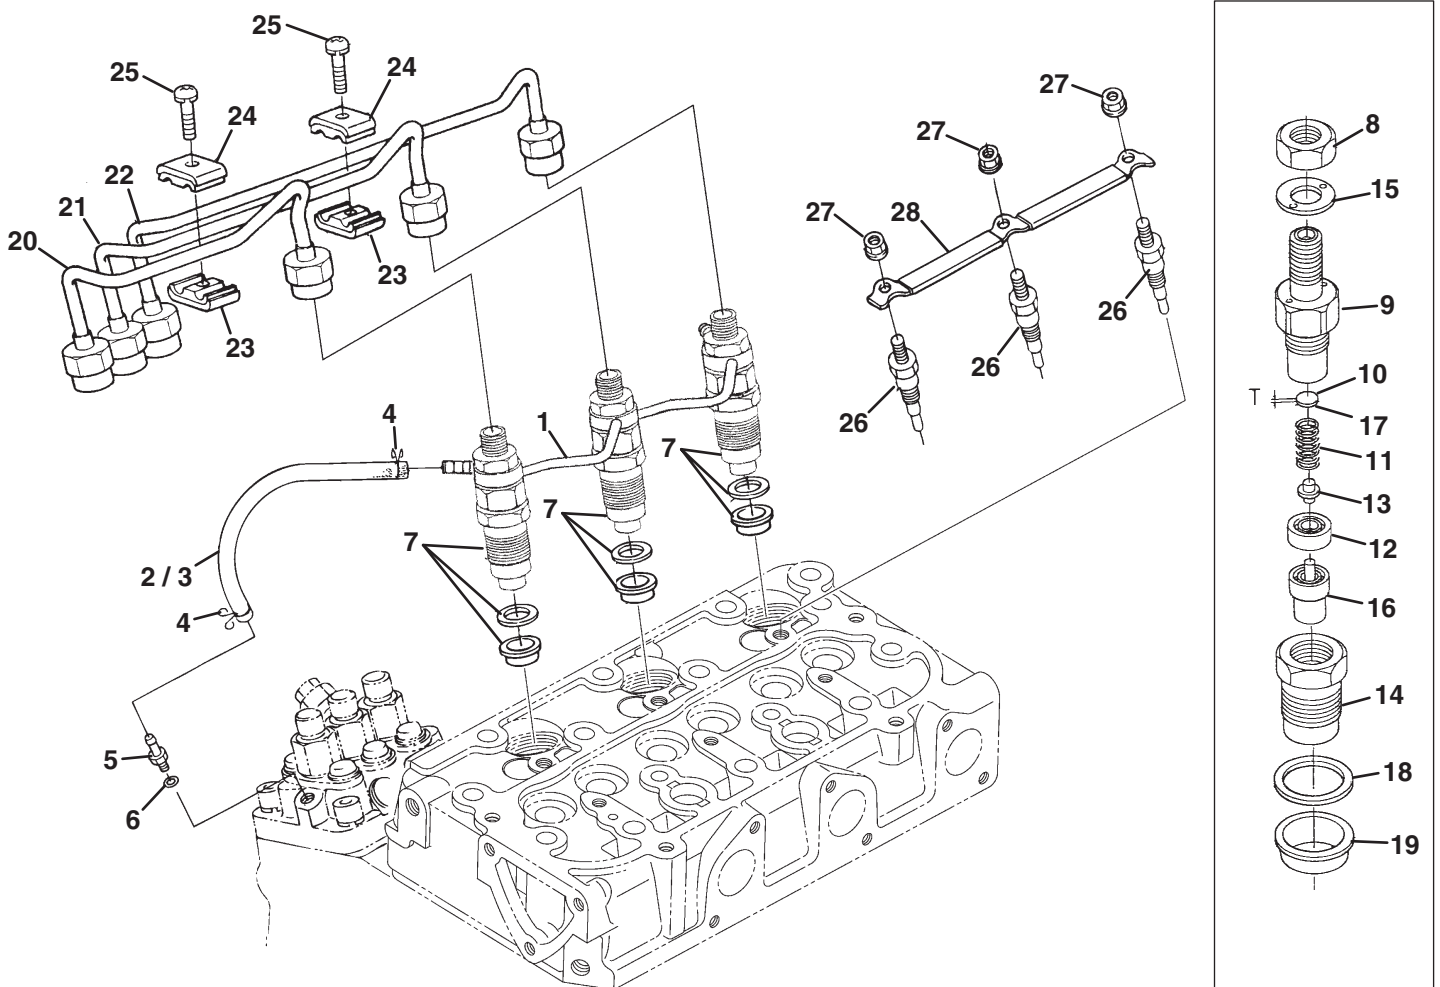

KUBOTA D722-E3B

Engine	Item	Part No.	Qty.	Description	Serial Numbers/Notes
●	1	5001937	1	Assy Pipe, Over Flow	
●	2	554022	1	Assy Pipe, Over Flow	
●	3	4177275	1	• Pipe, Fuel Over Flow	
●	4	553105	2	• Clip, Pipe	
●	5	554037	1	Screw, Air Bleeder	
●	6	553143	1	Gasket	Included in Lower Gasket Kit
●	7	5001943	3	Kit Holder, Nozzle	
●	8	554103	3	• Nut	
●	9	5001944	3	• Assy Holder, Nozzle	
●	10	554047	3	• • Washer, Adjusting	
●	11	554046	3	• • Spring, Nozzle	
●	12	4145749	3	• • Piece, Distance	
●	13	554045	3	• • Push Rod	
●	14	4145836	3	• • Nut, Nozzle	
●	15	554110	3	• • Washer	
●	16	5001946	3	• • Piece, Nozzle	
●	17	554120	3	• • Assy Washer, Adjust	
●	18	554051	3	• Gasket	Included in Upper Gasket Kit
●	19	557352	3	• Seal, Heat	Included in Upper Gasket Kit
●	20	4209380	1	Pipe, Injection	
●	21	4209381	1	Pipe, Injection	
●	22	4209382	1	Pipe, Injection	
●	23	554054	2	Clamp, Pipe	
●	24	554055	2	Clamp, Pipe	
●	25	550401	2	Screw, With Washer	
●	26	5000899	3	Glow Plug	
●	27	5001152	3	• Nut, Flange	
●	28	5001942	1	Cord, Glow Plug	

A - Groom Master II (D722-E3B-TXRN-1)

C - Greens King IV (D722-E3B-TXRN-4)

● - Used on All Engines

B - Tri-King (D722-E3B-TXRN-3)

D - G-Plex III and GP400 (D722-E3B-RNUK-3)

> Change from previous revision