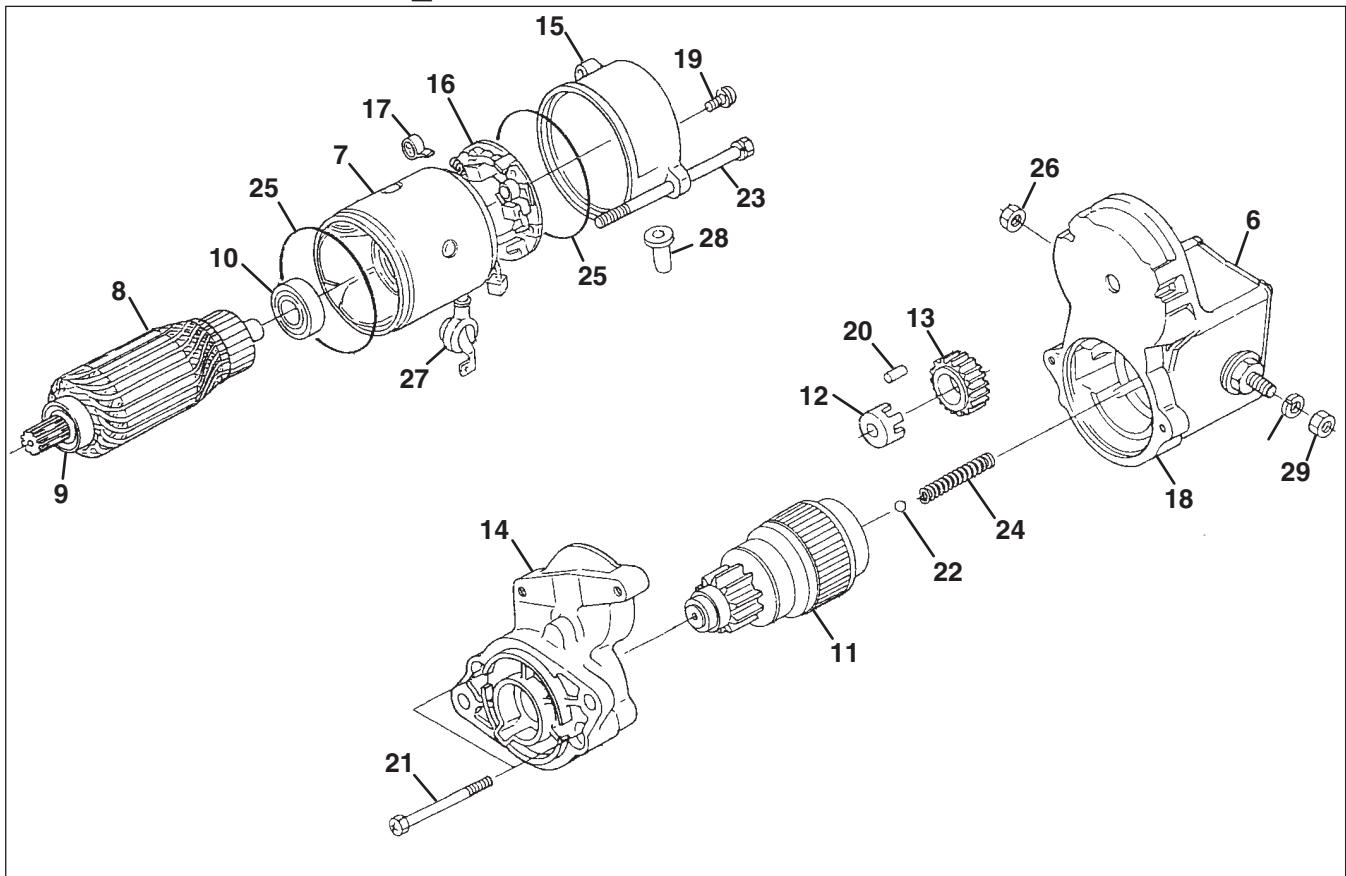

23.1 Starter Engines ACD

KUBOTA D722-E3B

Engine	Item	Part No.	Qty.	Description	Serial Numbers/Notes
ACD	1	2500960	2	Bolt	
ACD	2	550398	2	Nut	
ACD	3	550398	1	Nut	
ACD	4	550408	1	Washer, Spring	
ACD	5	5002731	1	Assy Starter	
ACD	6	4177281	1	Assy Cover	
ACD	7	2810644	1	• Yoke	
ACD	8	557891	1	• Armature	
ACD	9	557893	1	• • Bearing	
ACD	10	557892	1	• • Bearing	
ACD	11	557894	1	• Assy Clutch	
ACD	12	557903	1	• Retainer	
ACD	13	2810751	1	• Gear	
ACD	14	557896	1	• Assy Housing	
ACD	15	557900	1	• Assy Frame, End	
ACD	16	557898	1	• Assy Holder, Brush	
ACD	17	557899	4	• • Spring, Brush	
ACD	18	2810645	1	• Assy Switch, Magnetic	
ACD	19	557908	2	• Assy Bolt	
ACD	20	557902	5	• Roller	
ACD	21	557906	2	• Bolt	
ACD	22	557904	1	• Ball	
ACD	23	557907	2	• Bolt, Through	
ACD	24	557905	1	• Spring	
ACD	25	5003288	2	• O Ring	
ACD	26	5001183	1	• Nut, Hexagon	
ACD	27	2810646	1	• Cover, Terminal	
ACD	28	5003301	1	• Pipe, Drain	
ACD	29	557912	1	• Nut, Hexagon	

A - Groom Master II (D722-E3B-TXRN-1)

C - Greens King IV (D722-E3B-TXRN-4)

● - Used on All Engines

B - Tri-King (D722-E3B-TXRN-3)

D - G-Plex III and GP400 (D722-E3B-RNUK-3)

> Change from previous revision