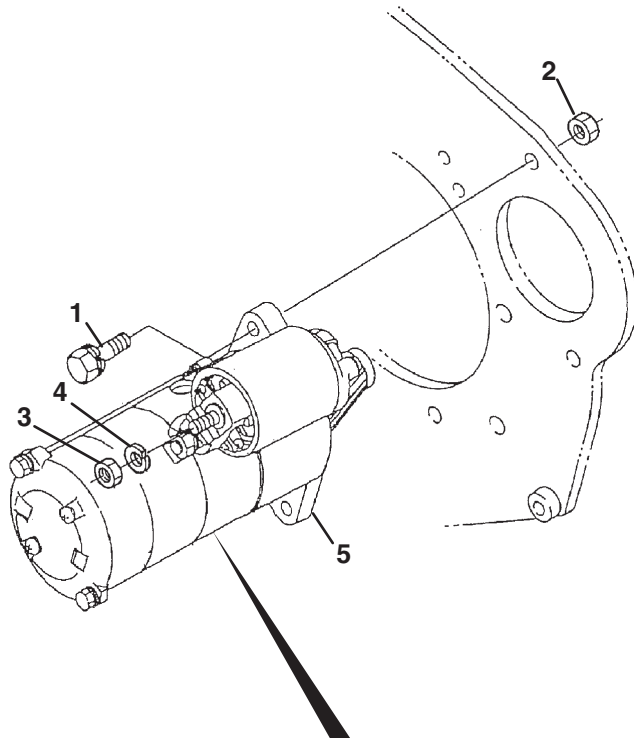

24.1 Starter Engine B

KUBOTA D722-E3B

Engine	Item	Part No.	Qty.	Description	Serial Numbers/Notes
B	1	2500960	2	Bolt	
B	2	550398	2	Nut	
B	3	550398	1	Nut	
B	4	550408	1	Washer, Spring	
B	5	5002005	1	Assy Starter	
B	6	2501035	1	• Lever, Drive	
B	7	554166	1	• Switch, Magnetic	
B	8	5002026	1	• Frame, Drive End	
B	9	554174	1	• • Bush	
B	10	2501039	1	• Stopper	
B	11	2501040	1	• Clutch, Over Running	
B	12	4145896	2	• Bolt	
B	13	5002027	1	• Armature	
B	14	554181	1	• Washer, Adjusting	
B	15	5002008	1	• Yoke	
B	16	554177	2	• • Brush	
B	17	554179	1	• Holder, Brush	
B	18	554180	3	• • Spring, Brush	
B	19	554178	1	• • Brush	
B	20	4145895	1	• Frame, End	
B	21	554175	1	• • Bush	
B	22	554183	1	• Screw, Pan Head	

A - Groom Master II (D722-E3B-TXRN-1)

C - Greens King IV (D722-E3B-TXRN-4)

● - Used on All Engines

B - Tri-King (D722-E3B-TXRN-3)

D - G-Plex III and GP400 (D722-E3B-RNUK-3)

> Change from previous revision