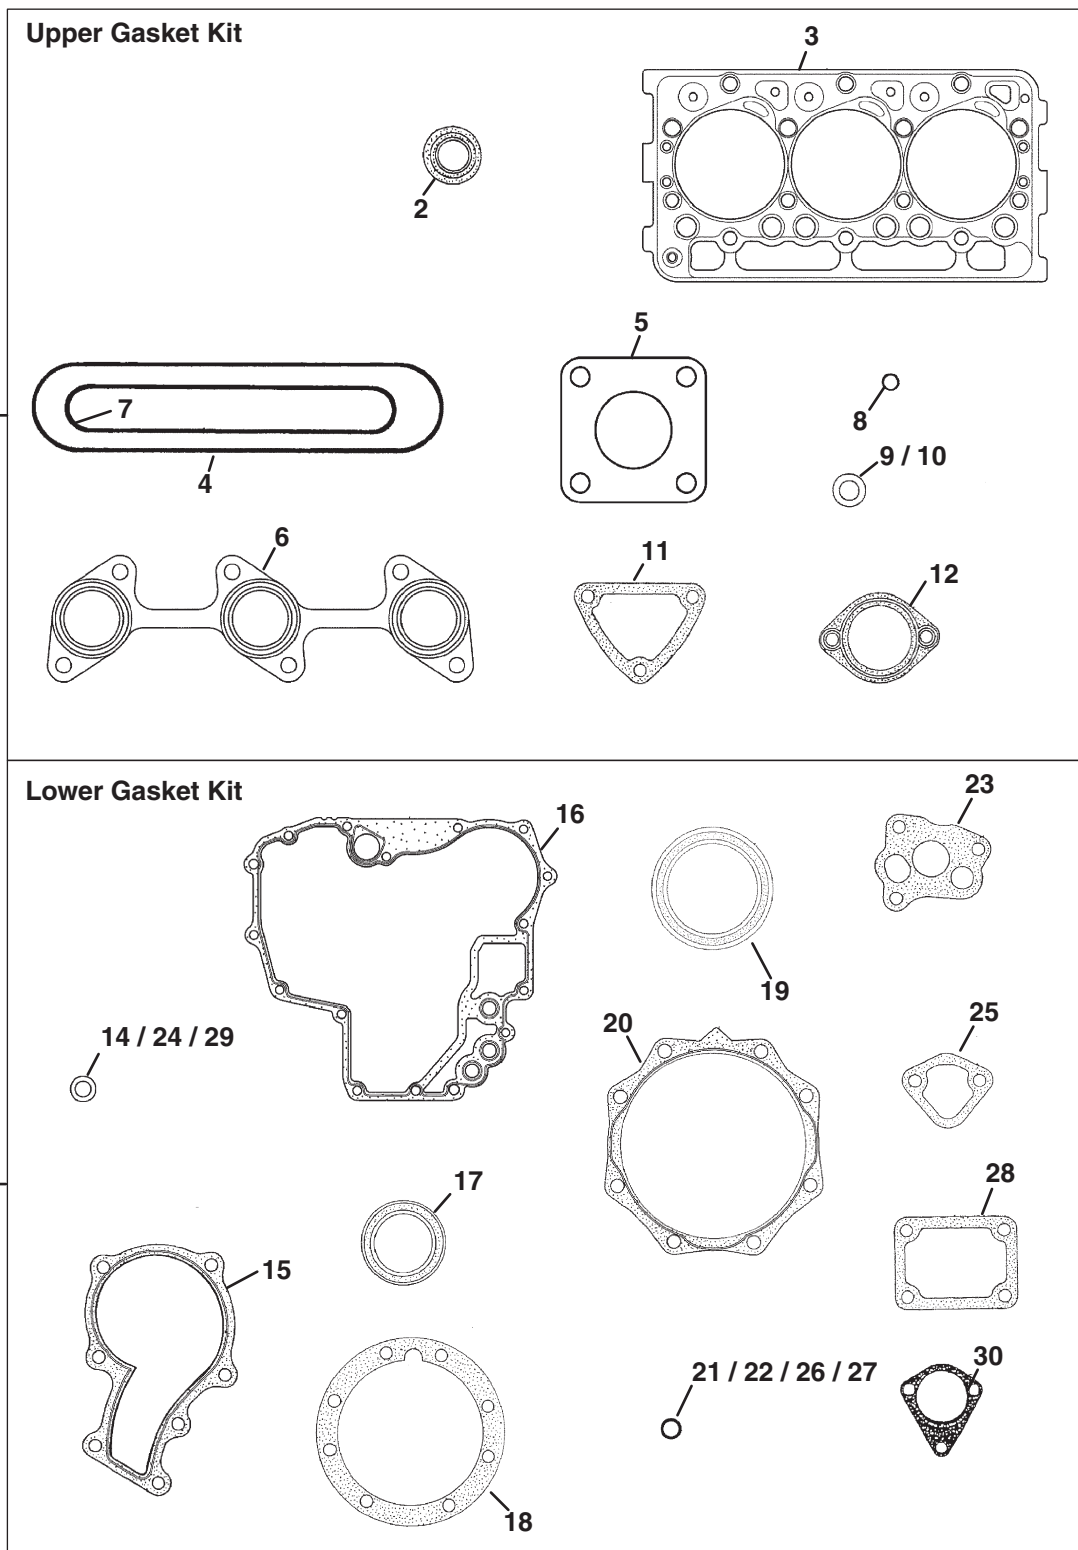

1.1 Gasket Kits

Engine	Item	Part No.	Qty.	Description	Serial Numbers/Notes
●	1	4209387	1	Kit Gasket, Upper	
●	2	5001981	6	• Seal, Valve Stem	See 29.1
●	3	5002017	1	• Gasket, Cylinder Head	See 4.1
●	4	554190	1	• Gasket, In-manifold	See 30.1
BC	5	553020	1	• Gasket, Muffler Na	See 30.1
BCD	6	4209373	1	• Gasket, Ex-manifold	See 30.1
●	7	4145937	1	• Gasket, Head Cover	See 7.1
●	8	2809955	1	• O Ring, Oil Filler Plug	See 7.1
●	9	554051	3	• Gasket, Nozzle Holder	See 18.1
●	10	557352	3	• Seal, Heat	See 18.1
●	11	554082	1	• Gasket, Water Flange	See 25.1
●	12	4145869	1	• Gasket, Thermostat	See 25.1
●	13	4209383	1	Kit Gasket, Lower	
D	14	4183640	1	• Gasket, Oil Drain Plug	See 3.1
●	15	5001962	1	• Gasket, Water Pump	See 26.1
●	16	4209349	1	• Gasket, Gear Case	See 5.1, or 6.1
●	17	557528	1	• Seal, Oil	See 5.1, or 6.1
●	18	5001884	1	• Gasket, Bearing Case	See 9.1
D	19	554222	1	• Seal, Oil	See 9.1
●	20	5001422	1	• Gasket, Case Cover	See 9.1
●	21	4145665	1	• O Ring, Oil Slinger	See 10.1
●	22	553855	1	• O Ring, Oil Filter	See 3.1
●	23	5001864	1	• Gasket, Oil Pump Na	See 2.1
●	24	553143	1	• Gasket	See 14.1
●	25	5001922	1	• Gasket, Fuel Pump	See 19.1
●	26	4146066	1	• O Ring, Speed Control Plate	See 17.1
●	27	4138008	1	• O Ring, Lever Shaft	See 17.1
●	28	554073	1	• Gasket, Speed Control Plate	See 17.1
●	29	553143	2	• Gasket	See 18.1
D	30	5001877	1	• Gasket, H/M Gear Case	See 5.1

A - Groom Master II (D722-E3B-TXRN-1)

C - Greens King IV (D722-E3B-TXRN-4)

● - Used on All Engines

B - Tri-King (D722-E3B-TXRN-3)

D - G-Plex III and GP400 (D722-E3B-RNUK-3)

> Change from previous revision