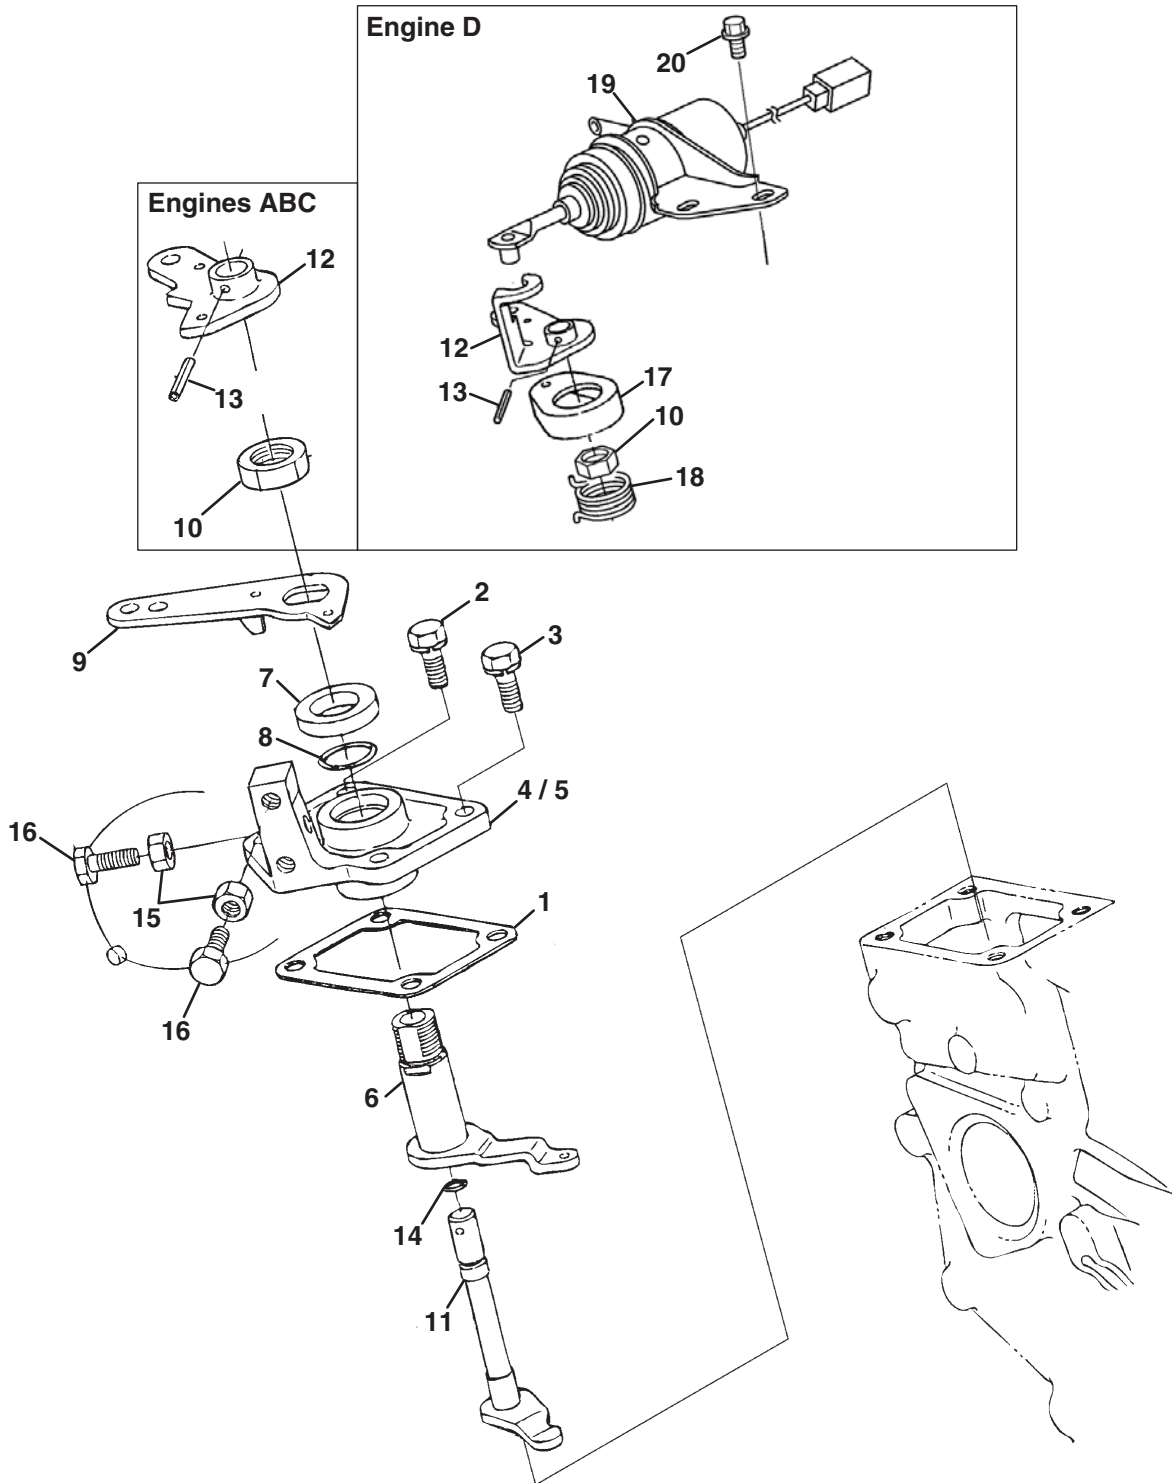

17.1 Speed Control Plate

KUBOTA D722-E3B

Engine	Item	Part No.	Qty.	Description	Serial Numbers/Notes	
●	1	554073	1	Gasket, Control Plate	Included in Lower Gasket Kit	
●	2	550363	2	Bolt		
●	3	4209354	2	Bolt		
ABC	4	5001936	1	Comp. Plate, Speed Co.		
D	4	4145908	1	Comp. Plate, Speed Co.		
●	5	554071	1	• Plate, Speed Control		
●	6	554065	1	• Lever, Governor		
●	7	4145893	1	• Collar		
●	8	4146066	1	• O Ring		Included in Lower Gasket Kit
●	9	4145909	1	• Lever, Speed Control		
●	10	4145882	1	• Nut, Speed Control		
●	11	5001935	1	• Shaft, Lever		
ABC	12	4188800	1	• Lever, Engine Stop		
D	12	2810929	1	• Lever, Engine Stop		
●	13	4145689	1	• Pin, Spring		
●	14	4138008	1	• O Ring		Included in Lower Gasket Kit
●	15	550394	3	• Nut		
●	16	550550	3	• Bolt		
D	17	2810935	1	• Cap		
D	18	2810938	1	• Spring, Return		
D	19	2810930	1	Solenoid, Stop		
D	20	2501015	2	Bolt, Flange		

A - Groom Master II (D722-E3B-TXRN-1)

C - Greens King IV (D722-E3B-TXRN-4)

● - Used on All Engines

B - Tri-King (D722-E3B-TXRN-3)

D - G-Plex III and GP400 (D722-E3B-RNUK-3)

> Change from previous revision