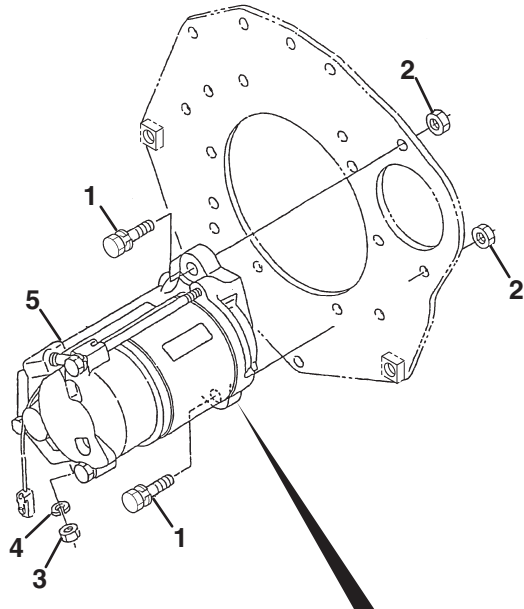

23.1 Starter Engines ACD

KUBOTA D722-E3B

Engine	Item	Part No.	Qty.	Description	Serial Numbers/Notes
ACD	1	2500960	2	Bolt	
ACD	2	550398	2	Nut	
ACD	3	550398	1	Nut	
ACD	4	550408	1	Washer, Spring	
ACD	5	5002731	1	Assy Starter	
ACD	6	4177281	1	Assy Cover	
ACD	7	2810644	1	• Yoke	
ACD	8	557891	1	• Armature	
ACD	9	557893	1	• • Bearing	
ACD	10	557892	1	• • Bearing	
ACD	11	557894	1	• Assy Clutch	
ACD	12	557903	1	• Retainer	
ACD	13	2810751	1	• Gear	
ACD	14	557896	1	• Assy Housing	
ACD	15	557900	1	• Assy Frame, End	
ACD	16	557898	1	• Assy Holder, Brush	
ACD	17	557899	4	• • Spring, Brush	
ACD	18	2810645	1	• Assy Switch, Magnetic	
ACD	19	557908	2	• Assy Bolt	
ACD	20	557902	5	• Roller	
ACD	21	557906	2	• Bolt	
ACD	22	557904	1	• Ball	
ACD	23	557907	2	• Bolt, Through	
ACD	24	557905	1	• Spring	
ACD	25	5003288	2	• O Ring	
ACD	26	5001183	1	• Nut, Hexagon	
ACD	27	2810646	1	• Cover, Terminal	
ACD	28	5003301	1	• Pipe, Drain	
ACD	29	557912	1	• Nut, Hexagon	

A - Groom Master II (D722-E3B-TXRN-1)

C - Greens King IV (D722-E3B-TXRN-4)

● - Used on All Engines

B - Tri-King (D722-E3B-TXRN-3)

D - G-Plex III and GP400 (D722-E3B-RNUK-3)

> Change from previous revision