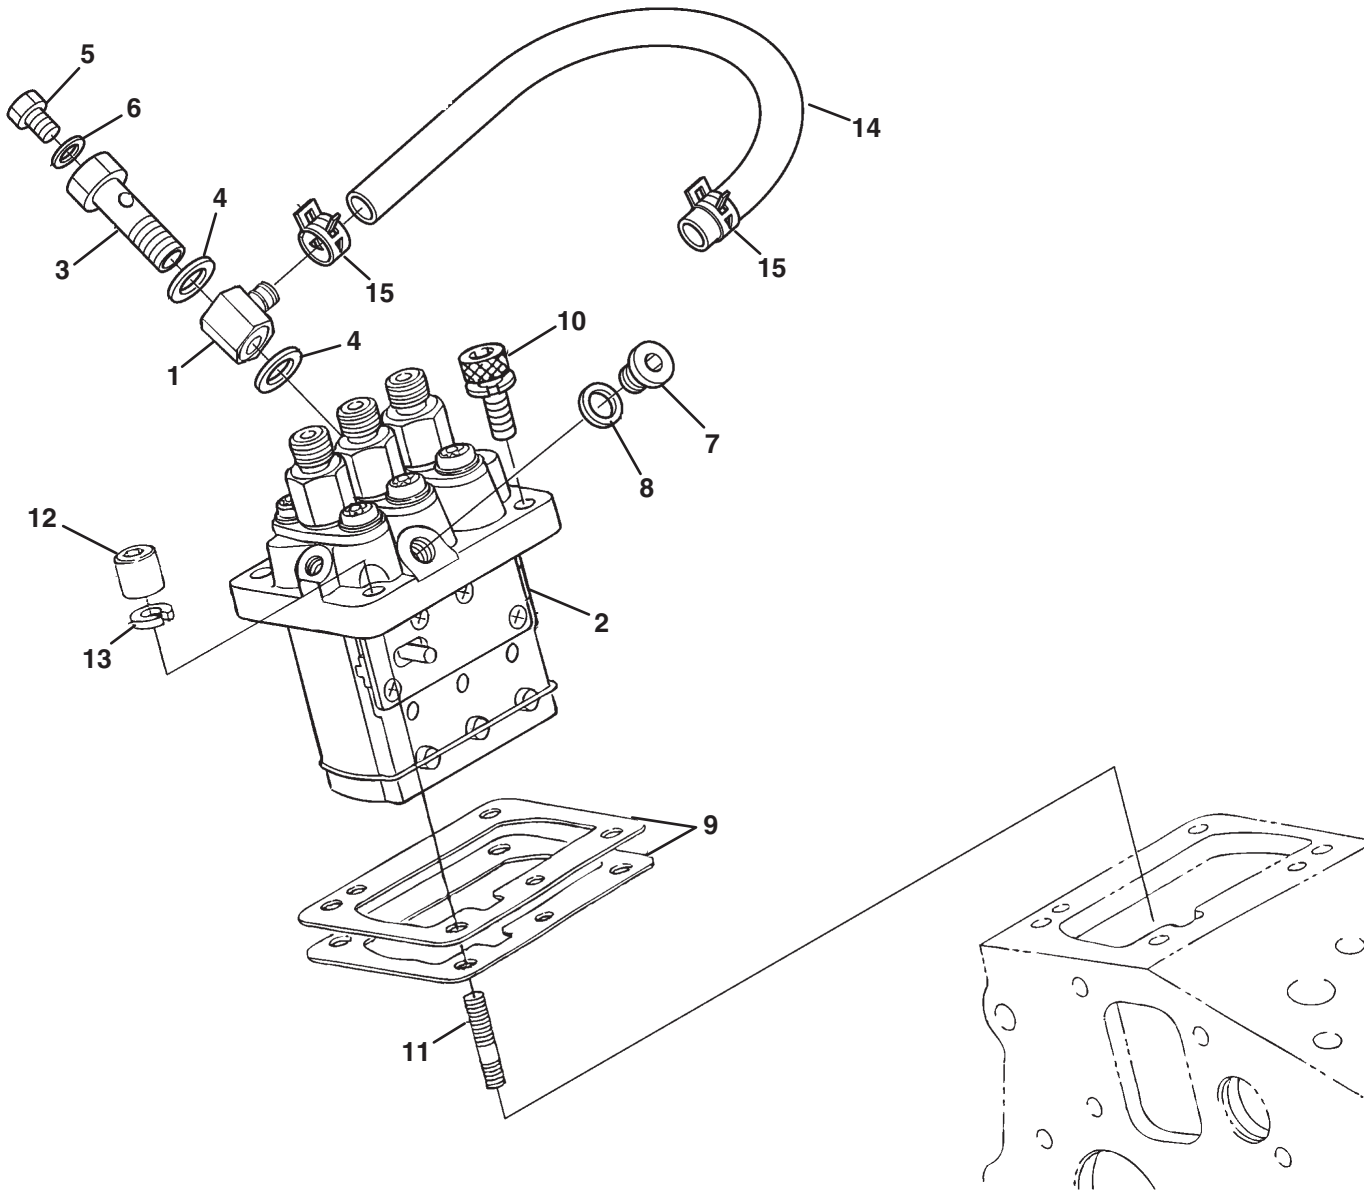

15.1 Injection Pump

Engine	Item	Part No.	Qty.	Description	Serial Numbers/Notes
●	1	554112	1	Joint	
●	2	5001925	1	Assy Pump, Injection	
●	3	554035	1	• Screw, Hollow	
●	4	554116	2	• Gasket	
●	5	554036	1	• Screw	
●	6	554117	1	• Gasket	
●	7	5001217	1	• Plug	
●	8	557584	1	• Gasket	
●	9	4183583	1	Shim, Injection Pump	0.175 mm
●	9	554202	1	Shim, Injection Pump	0.200 mm
●	9	5000886	1	Shim, Injection Pump	0.250 mm
●	9	5001118	1	Shim, Injection Pump	0.300 mm
●	9	4183584	1	Shim, Injection Pump	0.350 mm
●	10	4206382	2	Bolt, Hex-soc-hd	
●	11	554099	2	Stud	
●	12	554104	2	Nut	
●	13	550408	2	Washer, Spring	
BC	14	4146067	1	Pipe, Fuel	
BC	15	2501029	2	• Clip, Pipe	

A - Groom Master II (D722-E3B-TXRN-1)

C - Greens King IV (D722-E3B-TXRN-4)

● - Used on All Engines

B - Tri-King (D722-E3B-TXRN-3)

D - G-Plex III and GP400 (D722-E3B-RNUK-3)

> Change from previous revision