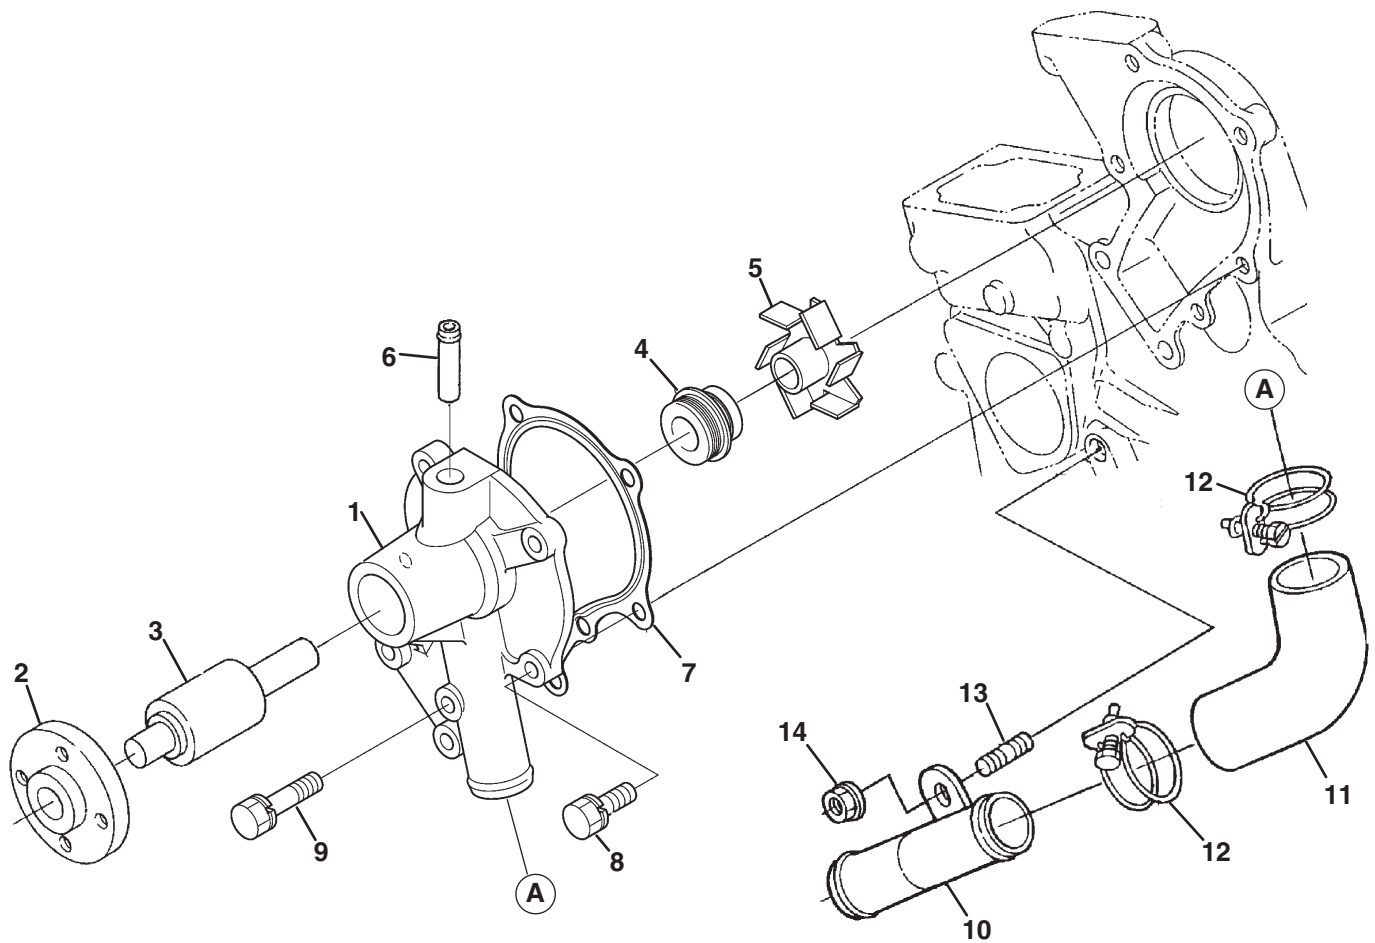

## 26.1 Water Pump

Engine	Item	Part No.	Qty.	Description	Serial Numbers/Notes
●	1	4230021	1	Assy Pump, Water	
●	2	557567	1	• Flange, Water Pump	
●	3	557568	1	• Bearing	
●	4	N/S	1	• Assy Seal, Mechanical	
●	5	4178262	1	• Impeller	
●	6	557571	1	• Pipe, Water Return	
●	7	4209352	1	Gasket, Water Pump	
●	8	553840	4	Bolt	
●	9	5001963	1	Bolt	
●	10	2811451	1	Pipe, Water	
●	11	2811452	1	Hose, Water	
●	12	554083	2	Band, Pipe	
●	13	554099	1	Stud	
●	14	2810647	1	Nut, Flange	