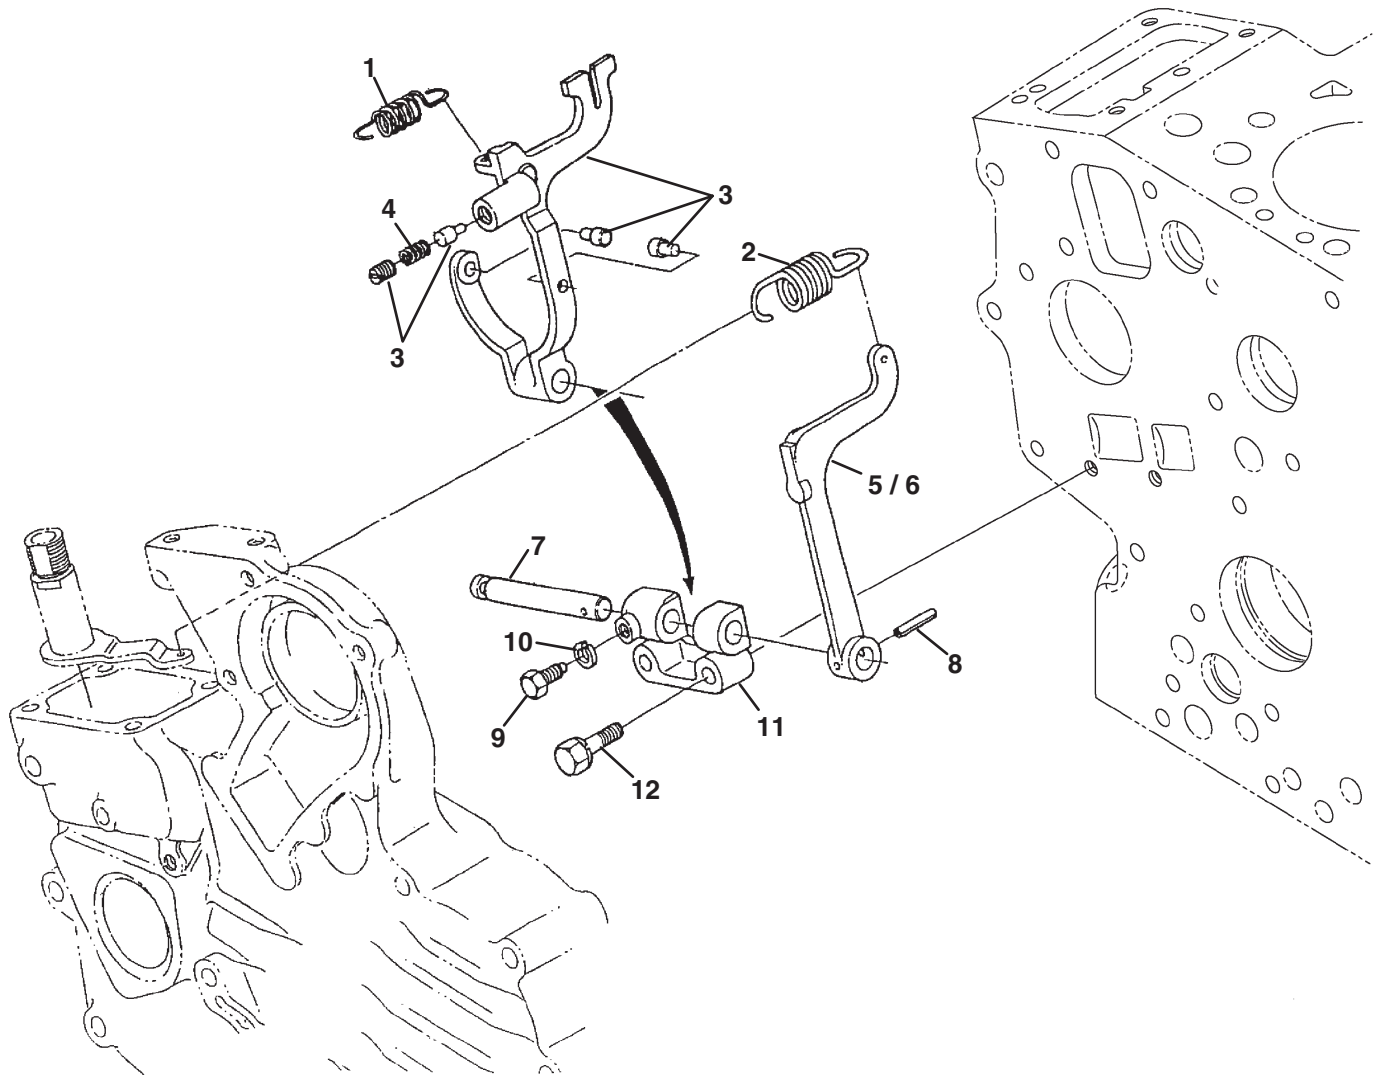

## 16.1 Governor

Engine	Item	Part No.	Qty.	Description	Serial Numbers/Notes
<b>ABC</b>	1	554070	1	Spring, Start	
<b>D</b>	1	2810928	1	Spring, Start	
<b>A</b>	2	4209358	1	Spring, Governor	
<b>BCE</b>	2	5001930	1	Spring, Governor	
<b>A</b>	3	5001931	1	Assy Lever, Fork	
<b>BCE</b>	3	2810638	1	Assy Lever, Fork	
<b>A</b>	4	4145752	1	• Spring	
<b>BCE</b>	4	4145826	1	• Spring	
●	5	554064	1	• Assy Lever, Fork	
●	6	554066	1	• • Lever, Fork	
●	7	554067	1	• • Shaft, Fork Lever	
●	8	553858	1	• • Pin, Spring	
●	9	4145731	1	• Bolt	
●	10	4145652	1	• Washer, Spring	
●	11	554068	1	• Holder, Fork Lever	
●	12	550367	2	Bolt	