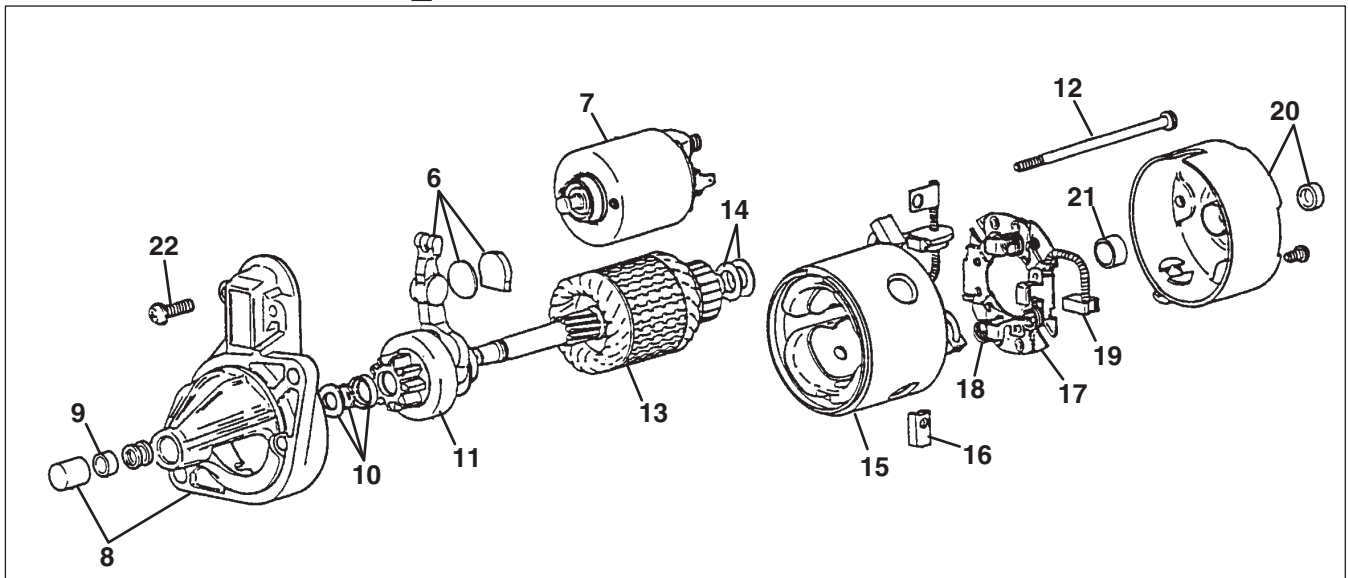

24.1 Starter Engine B

KUBOTA D722-E3B

Engine	Item	Part No.	Qty.	Description	Serial Numbers/Notes
B	1	2500960	2	Bolt	
B	2	550398	2	Nut	
B	3	550398	1	Nut	
B	4	550408	1	Washer, Spring	
B	5	5002005	1	Assy Starter	
B	6	2501035	1	• Lever, Drive	
B	7	554166	1	• Switch, Magnetic	
B	8	5002026	1	• Frame, Drive End	
B	9	554174	1	• • Bush	
B	10	2501039	1	• Stopper	
B	11	2501040	1	• Clutch, Over Running	
B	12	4145896	2	• Bolt	
B	13	5002027	1	• Armature	
B	14	554181	1	• Washer, Adjusting	
B	15	5002008	1	• Yoke	
B	16	554177	2	• • Brush	
B	17	554179	1	• Holder, Brush	
B	18	554180	3	• • Spring, Brush	
B	19	554178	1	• • Brush	
B	20	4145895	1	• Frame, End	
B	21	554175	1	• • Bush	
B	22	554183	1	• Screw, Pan Head	

A - Groom Master II (D722-E3B-TXRN-1)

C - Greens King IV (D722-E3B-TXRN-4)

● - Used on All Engines

B - Tri-King (D722-E3B-TXRN-3)

D - G-Plex III and GP400 (D722-E3B-RNUK-3)

> Change from previous revision