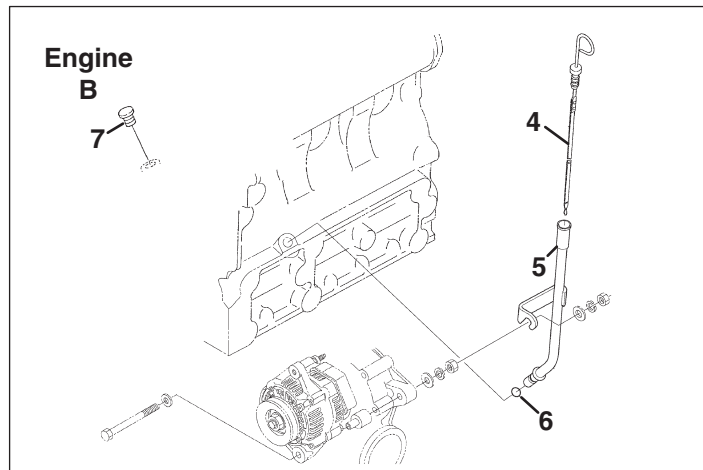

KUBOTA D722-E3B

Engine	Item	Part No.	Qty.	Description	Serial Numbers/Notes
●	1	4145917	1	Tube, Breather	
●	2	4145691	2	Clamp, Hose	
●		4145930	1	Assy Cover, Cyl. Head	
●	3	N/S	1	• Plate, Breather	
●	4	4209384	1	• Cover, Cyl. Head	
●	5	557975	1	• Pipe, Water Return	
●	6	4145911	1	• Cover, Breather	
●	7	4145912	1	• Comp. Valve, Breather	
●	8	550400	4	• Screw, With Washer	
●	9	4145937	1	• Gasket, Head Cover	Included in Upper Gasket Kit
●	10	4134209	4	Bolt	
●	11	4145944	1	Plug, Oil Filler	
●	12	2809955	1	O Ring	Included in Upper Gasket Kit

A - Groom Master II (D722-E3B-TXRN-1)

C - Greens King IV (D722-E3B-TXRN-4)

● - Used on All Engines

B - Tri-King (D722-E3B-TXRN-3)

D - G-Plex III and GP400 (D722-E3B-RNUK-3)

> Change from previous revision

8.1 Dipstick and Guide