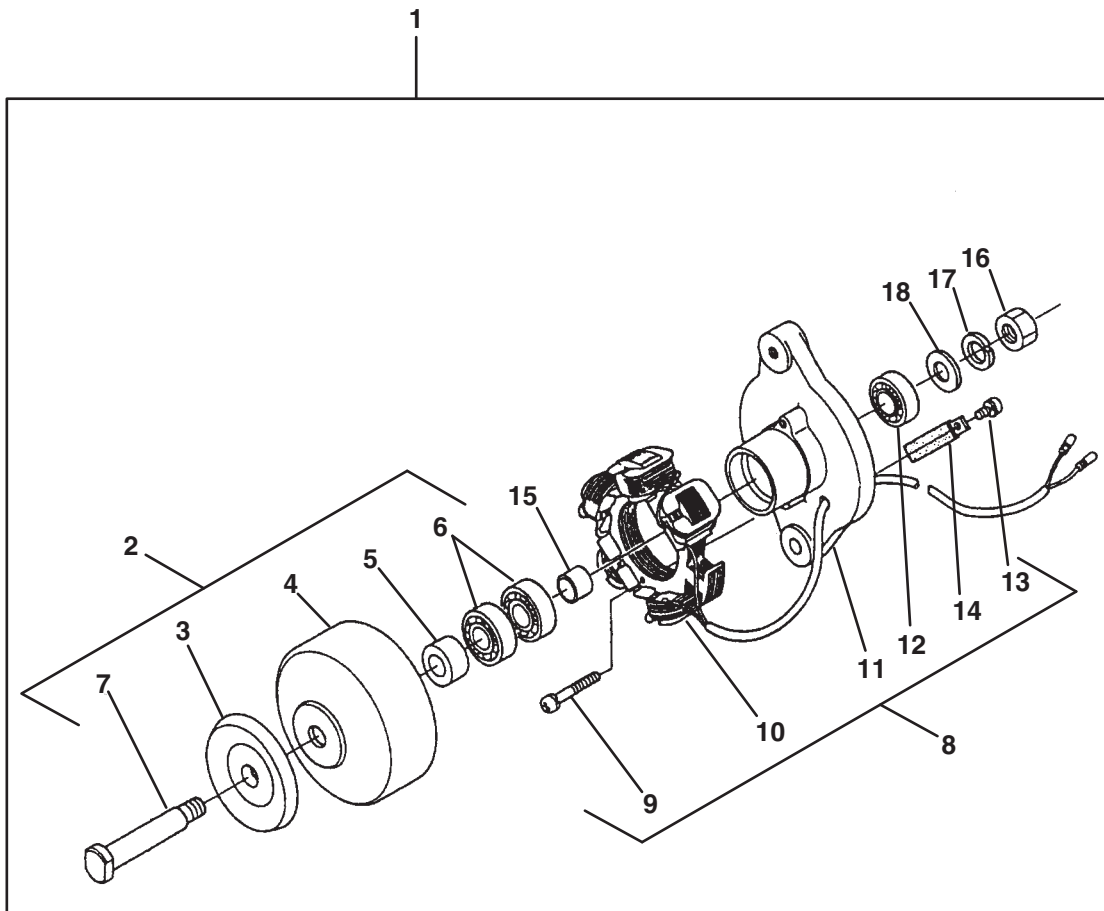

22.1 Dynamo Engine C

KUBOTA D722-E3B

Engine	Item	Part No.	Qty.	Description	Serial Numbers/Notes
C	1	2810842	1	Assy Dynamo	
C	2	553821	1	Comp. Flywheel	
C	3	553920	1	Pulley	
C	4	553918	1	Flywheel	
C	5	553922	1	Collar	
C	6	550385	2	Bearing, Ball	
C	7	4145741	1	Shaft, Fan	
C	8	4145739	1	Comp. Stator	
C	9	553903	2	Screw, Round Head	
C	10	553924	1	Stator	
C	11	4145738	1	Plate	
C	12	550385	1	Bearing, Ball	
C	13	553903	1	Screw, Round Head	
C	14	4145729	1	Clamp, Cord	
C	15	553901	1	Collar	
C	16	553902	1	Nut	
C	17	553905	1	Washer, Spring	
C	18	553904	1	Washer, Plain	

A - Groom Master II (D722-E3B-TXRN-1)

C - Greens King IV (D722-E3B-TXRN-4)

● - Used on All Engines

B - Tri-King (D722-E3B-TXRN-3)

D - G-Plex III and GP400 (D722-E3B-RNUK-3)

> Change from previous revision