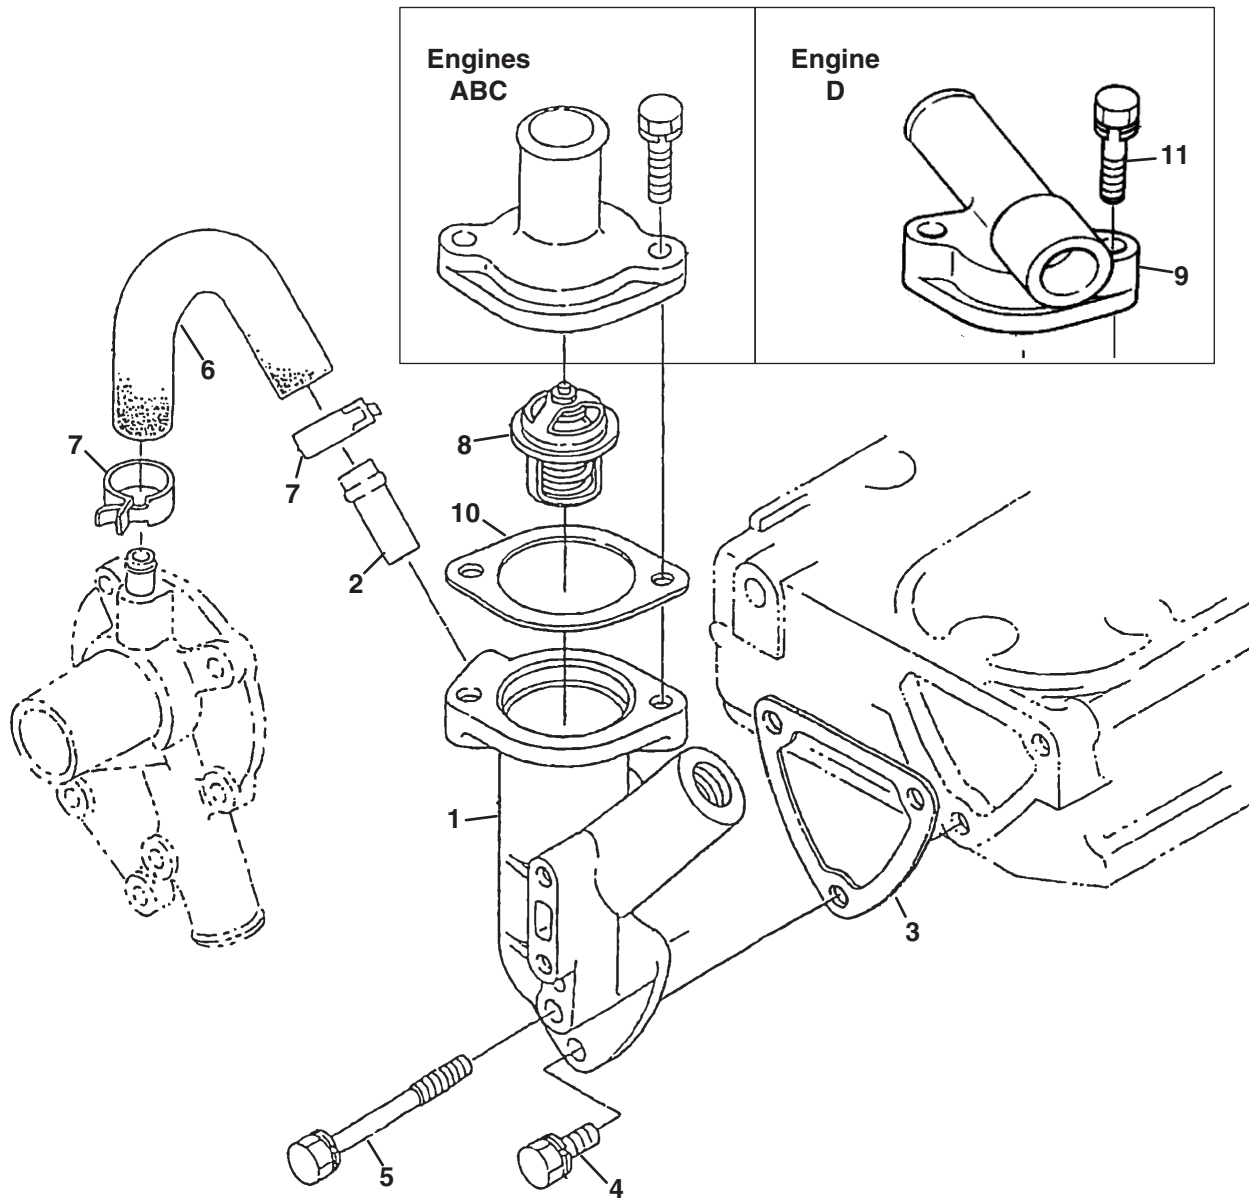

25.1 Water Flange and Thermostat

Engine	Item	Part No.	Qty.	Description	Serial Numbers/Notes	
●	1	5001956	1	Comp. Flange, Water	Included in Upper Gasket Kit	
●	2	557975	1	• Pipe, Water Return		
●	3	554082	1	Gasket, Water Flange		
●	4	550362	2	Bolt		
●	5	5001875	1	Bolt		
●	6	5001959	1	Pipe, Water Return		
●	7	2501011	2	Band, Pipe		
●	8	2500870	1	Assy Thermostat		
ABC	9	554086	1	Cover, Thermostat		
●	9	2810945	1	Cover, Thermostat		
●	10	4145869	1	Gasket, Thermostat		Included in Upper Gasket Kit
●	11	553840	2	Bolt		

A - Groom Master II (D722-E3B-TXRN-1)

C - Greens King IV (D722-E3B-TXRN-4)

● - Used on All Engines

B - Tri-King (D722-E3B-TXRN-3)

D - G-Plex III and GP400 (D722-E3B-RNUK-3)

> Change from previous revision