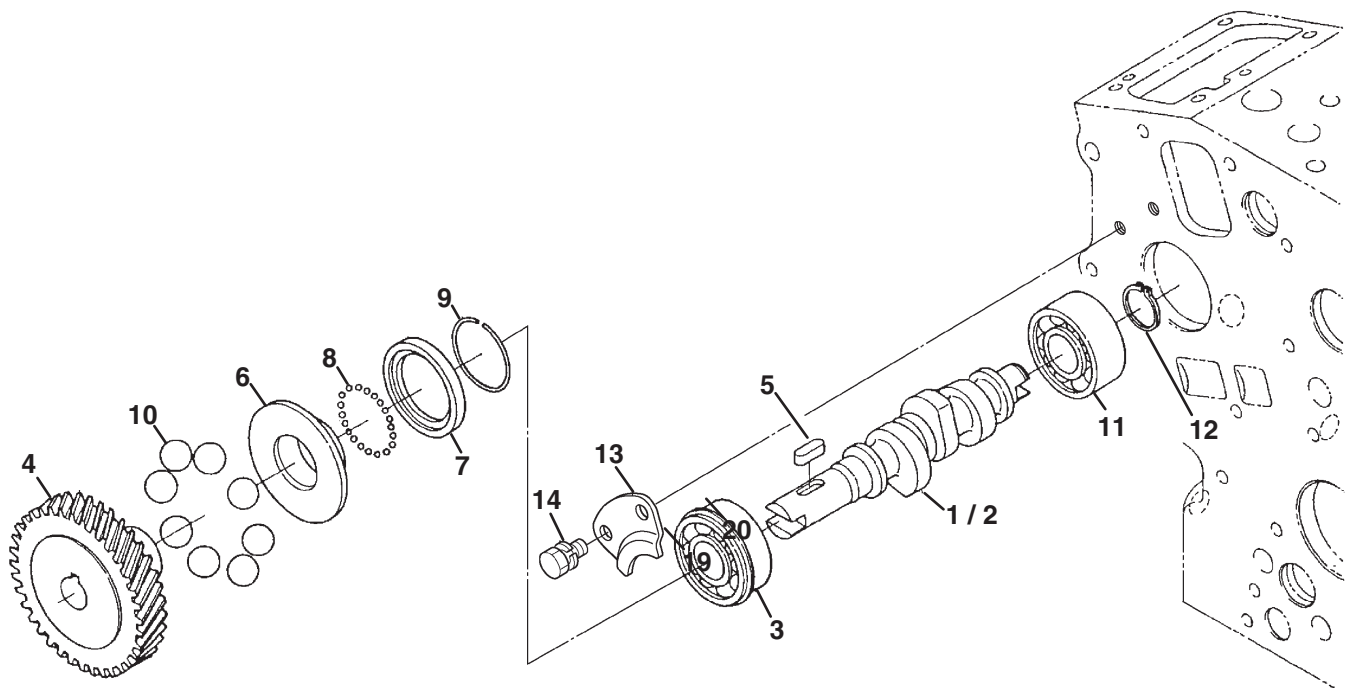

KUBOTA D722-E3B

Engine	Item	Part No.	Qty.	Description	Serial Numbers/Notes
●	1	5001920	1	Assy Camshaft, Fuel	
●	2	554213	1	• Camshaft, Fuel	
●	3	4138061	1	• Bearing, Ball	
●	4	5001921	1	• Gear, Injection Pump	
●	5	550428	1	• Key, Feather	
●	6	554062	1	• Sleeve, Governor	
●	7	554063	1	• Case, Governor Ball	
●	8	553861	32	• Ball	
●	9	834485	1	• Cir-clip, Gov. Sleeve	
●	10	550434	8	• Ball	
●	11	4145886	1	Bearing, Ball	
●	12	553854	1	Cir Clip, External	
●	13	553997	1	Stopper, Fuel. C/shaft	
●	14	550360	2	Bolt	

A - Groom Master II (D722-E3B-TXRN-1)

C - Greens King IV (D722-E3B-TXRN-4)

● - Used on All Engines

B - Tri-King (D722-E3B-TXRN-3)

D - G-Plex III and GP400 (D722-E3B-RNUK-3)

> Change from previous revision