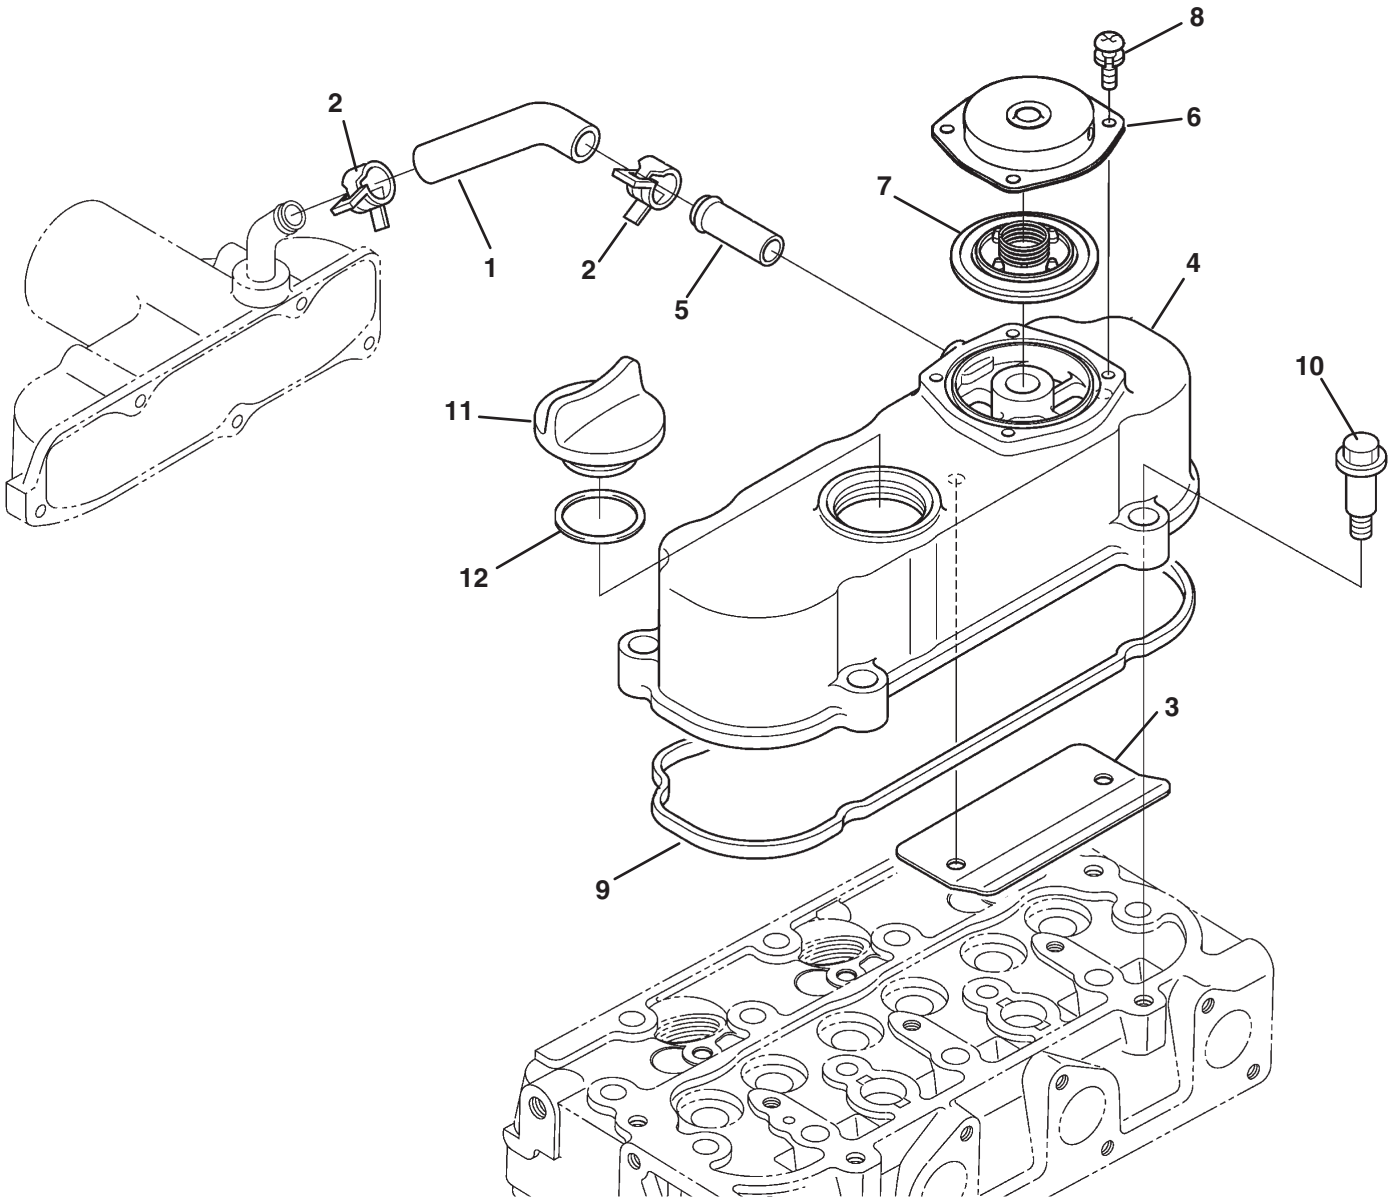

**A** - Groom Master II (D722-E3B-TXRN-1)

**C** - Greens King IV (D722-E3B-TXRN-4)

● - Used on All Engines

**B** - Tri-King (D722-E3B-TXRN-3)

**D** - G-Plex III and GP400 (D722-E3B-RNUK-3)

> Change from previous revision