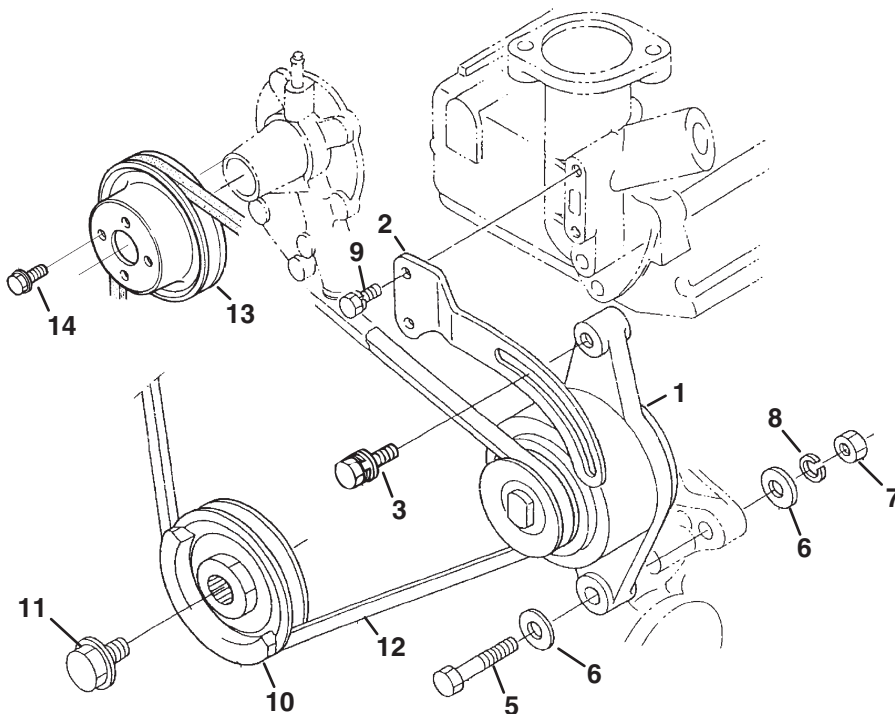

## 20.1 Alternator and Pulleys

Engines  
ABD

Engine  
C

Engine	Item	Part No.	Qty.	Description	Serial Numbers/Notes
<b>ABD</b>	1	2810354	1	Assy Alternator	<b>See 21.1</b>
<b>C</b>	1	2810842	1	Assy Dynamo	<b>See 22.1</b>
<b>ABD</b>	2	5001949	1	Stay, Alternator	
<b>C</b>	2	2810642	1	Stay, Dynamo	
●	3	4209353	1	Bolt	
<b>ABC</b>	4	5002004	1	Collar	
●	5	5002045	1	Bolt	
●	6	594353	2	Washer, Plain	
●	7	550398	1	Nut	
●	8	550408	1	Washer, Spring	
●	9	550362	2	Bolt	
<b>A</b>	10	2811449	1	Pulley, Fan Drive	
<b>BD</b>	10	4145876	1	Pulley, Fan Drive	
<b>C</b>	10	5001950	1	Pulley, Fan Drive	
<b>DE</b>	11	557562	1	Bolt	
<b>A</b>	12	2811450	1	V Belt	
<b>BCD</b>	12	5001951	1	V Belt	
●	13	554091	1	Pulley, Fan	
●	14	5003269	4	Bolt, Flange	