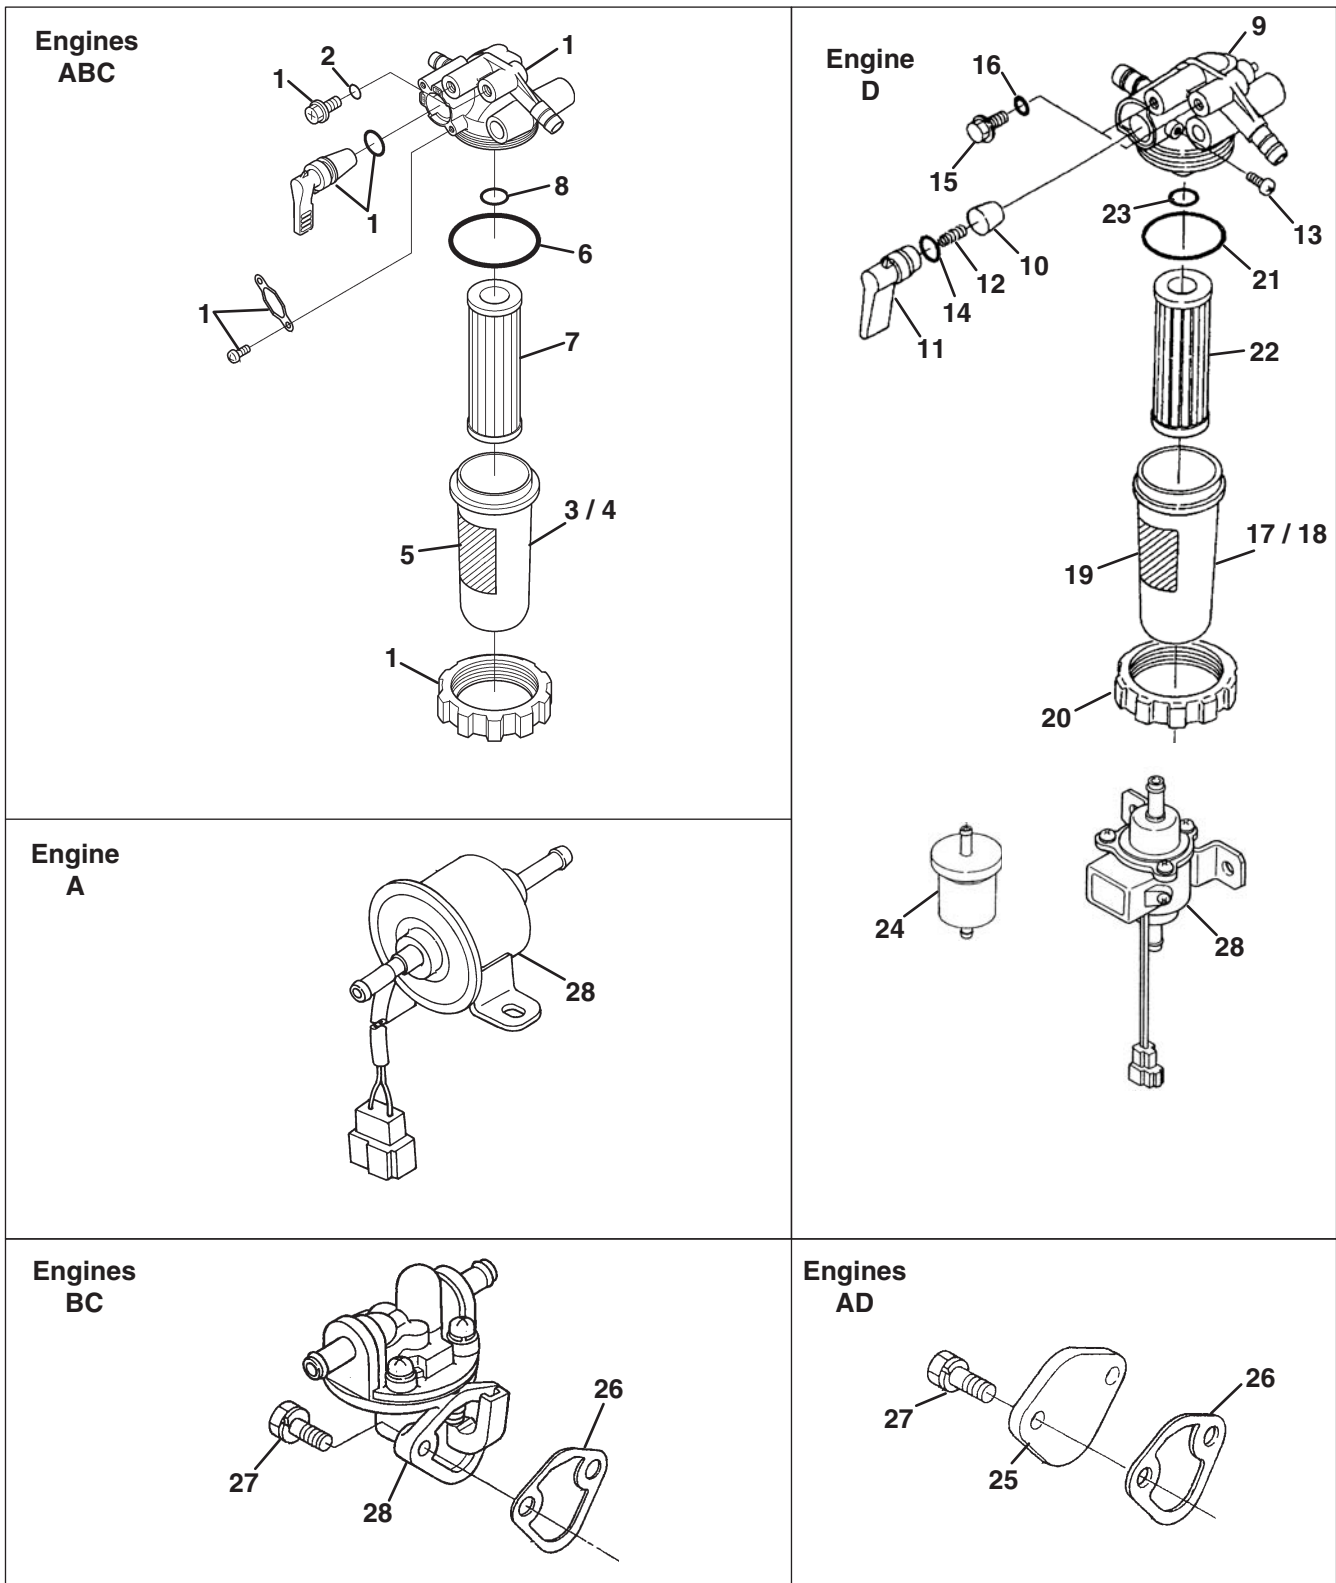

19.1 Fuel Filter and Pump

KUBOTA D722-E3B

Engine	Item	Part No.	Qty.	Description	Serial Numbers/Notes
ABC	1	4209363	1	Assy Filter, Fuel	
ABC	2	4145666	2	• O Ring	
ABC	3	4209364	1	• Assy Cup, Filter	
ABC	4	4209371	1	• • Cup, Filter	
ABC	5	4209365	1	• • Label, Fuel	
ABC	6	4209372	1	• O-ring	
ABC	7	550489	1	• Assy Element	
ABC	8	4209370	1	• O-ring	
D	9	4216242	1	Assy Filter, Fuel	
D	10	NS	1	• Stopper	
D	11	550396	1	• Lever, Cock	
D	12	550464	1	• Spring, Valve	
D	13	4145702	1	• Screw, Set	
D	14	4145703	1	• O Ring, Lever	
D	15	4145892	2	• Screw, Air Bleeder	
D	16	4145666	2	• O Ring	
D	17	5001309	1	• Assy Cup, Filter	
D	18	4183588	1	• • Cup, Filter	
D	19	2810937	1	• • Label, Fuel	
D	20	4183589	1	• Ring, Retaining	
D	21	550463	1	• O Ring, Filter Cup	
D	22	550489	1	• Assy Element	
D	23	2810640	1	• O Ring, Filter	
D	24	5001182	1	Filter, Fuel	
AD	25	2500962	1	Cover	
●	26	5001922	1	Gasket, Fuel Pump	Included in Lower Gasket Kit
●	27	550362	2	Bolt	
A	28	5001948	1	Assy Pump, Fuel	
BC	28	5002000	1	Assy Pump, Fuel	
D	28	4145700	1	Assy Pump, Fuel	

A - Groom Master II (D722-E3B-TXRN-1)

C - Greens King IV (D722-E3B-TXRN-4)

● - Used on All Engines

B - Tri-King (D722-E3B-TXRN-3)

D - G-Plex III and GP400 (D722-E3B-RNUK-3)

> Change from previous revision