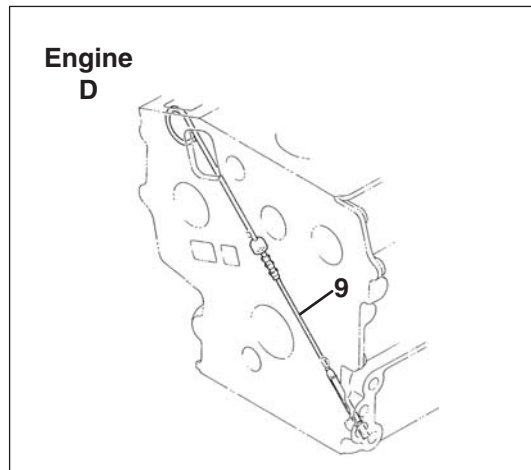

KUBOTA D722-E3B

Engine	Item	Part No.	Qty.	Description	Serial Numbers/Notes
●	1	4145917	1	Tube, Breather	
●	2	4145691	2	Clamp, Hose	
●		4145930	1	Assy Cover, Cyl. Head	
●	3	N/S	1	• Plate, Breather	
●	4	4209384	1	• Cover, Cyl. Head	
●	5	557975	1	• Pipe, Water Return	
●	6	4145911	1	• Cover, Breather	
●	7	4145912	1	• Comp. Valve, Breather	
●	8	550400	4	• Screw, With Washer	
●	9	4145937	1	• Gasket, Head Cover	Included in Upper Gasket Kit
●	10	4134209	4	Bolt	
●	11	4145944	1	Plug, Oil Filler	
●	12	2809955	1	O Ring	Included in Upper Gasket Kit

A - Groom Master II (D722-E3B-TXRN-1)

C - Greens King IV (D722-E3B-TXRN-4)

● - Used on All Engines

B - Tri-King (D722-E3B-TXRN-3)

D - G-Plex III and GP400 (D722-E3B-RNUK-3)

> Change from previous revision

8.1 Dipstick and Guide