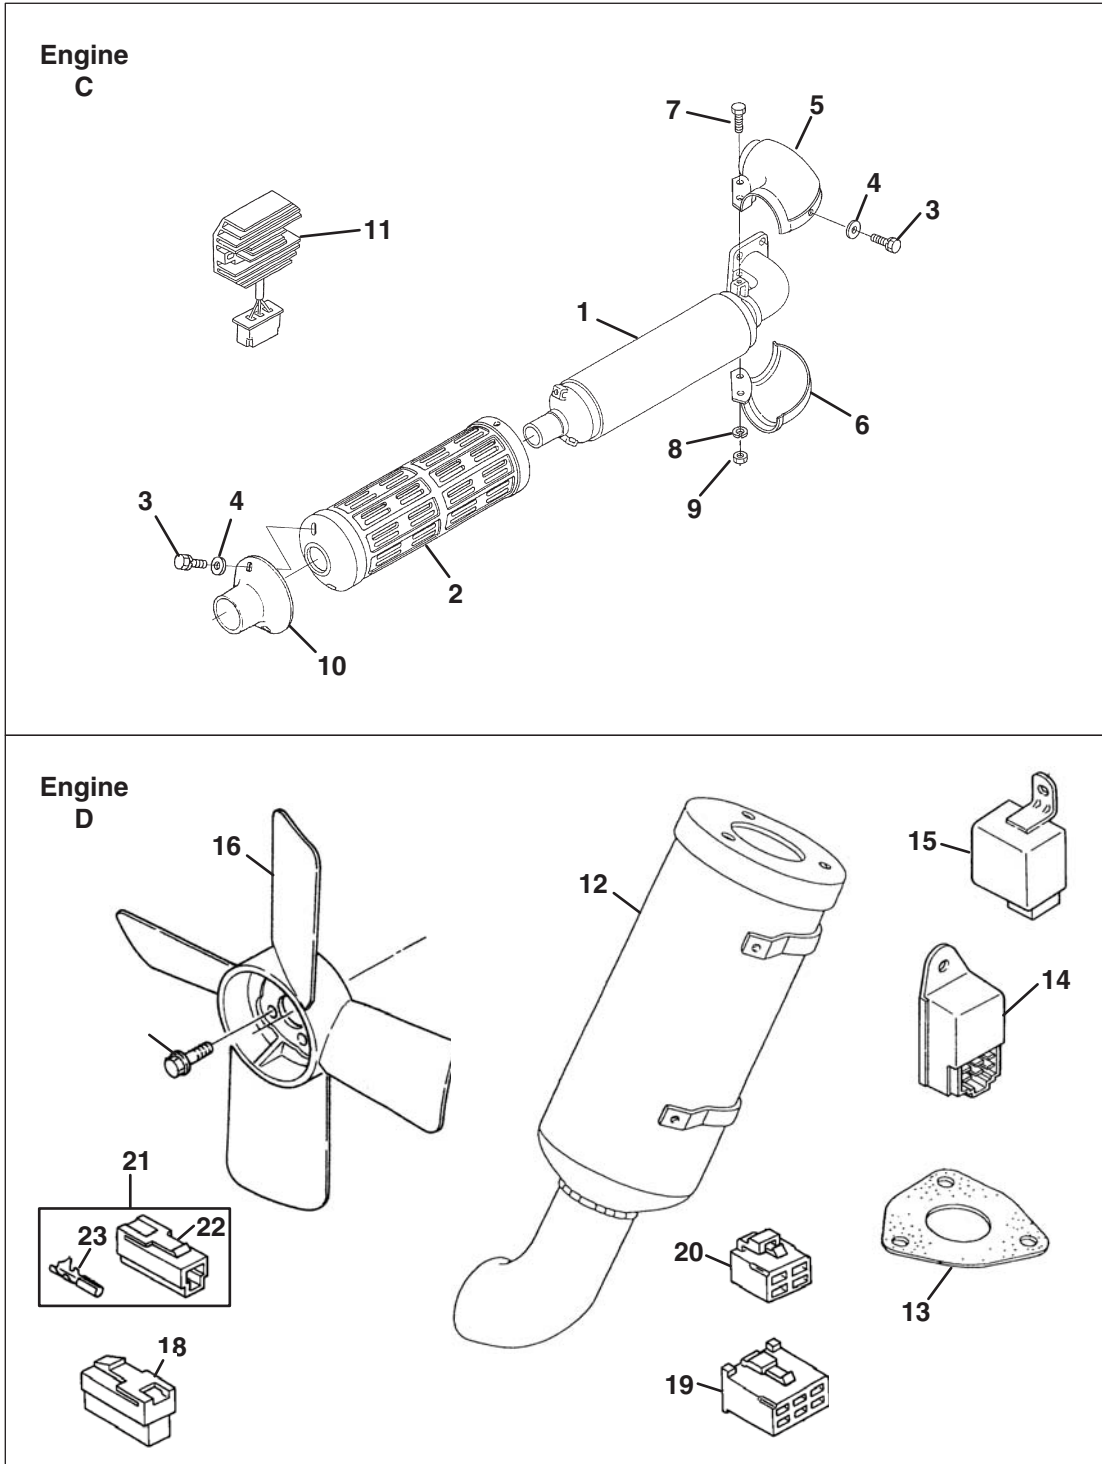

# KUBOTA D722-E3B

Engine	Item	Part No.	Qty.	Description	Serial Numbers/Notes
C	1	553907	1	Muffler	
C	2	554247	1	Cover, Muffler	
C	3	553847	4	Bolt	
C	4	550403	4	Washer, Plain	
C	5	554245	1	Cover, Muffler Flange	
C	6	554246	1	Cover, Muffler Flange	
C	7	4209340	2	Bolt	
C	8	5001160	2	Washer, Spring	
C	9	553850	2	Nut	
C	10	553865	1	Cover, Muffler	
C	11	4209367	1	Assy, Regulator	
D	12	4145871	1	Muffler	
D	13	557582	2	Gasket, Muffler	
D	14	2810789	1	Timer, Glow Lamp	
D	15	2810982	1	Timer, Key Stop	
D	16	5002007	1	Fan	
D	17	5003269	4	Bolt	
D	18	5003298	1	Connector	
D	19	2810962	1	Connector	
D	20	2810752	1	Connector	
D	21	2810951	1	Terminal	
D	22	4145698	1	• Connector	
D	23	4145699	1	• Terminal	