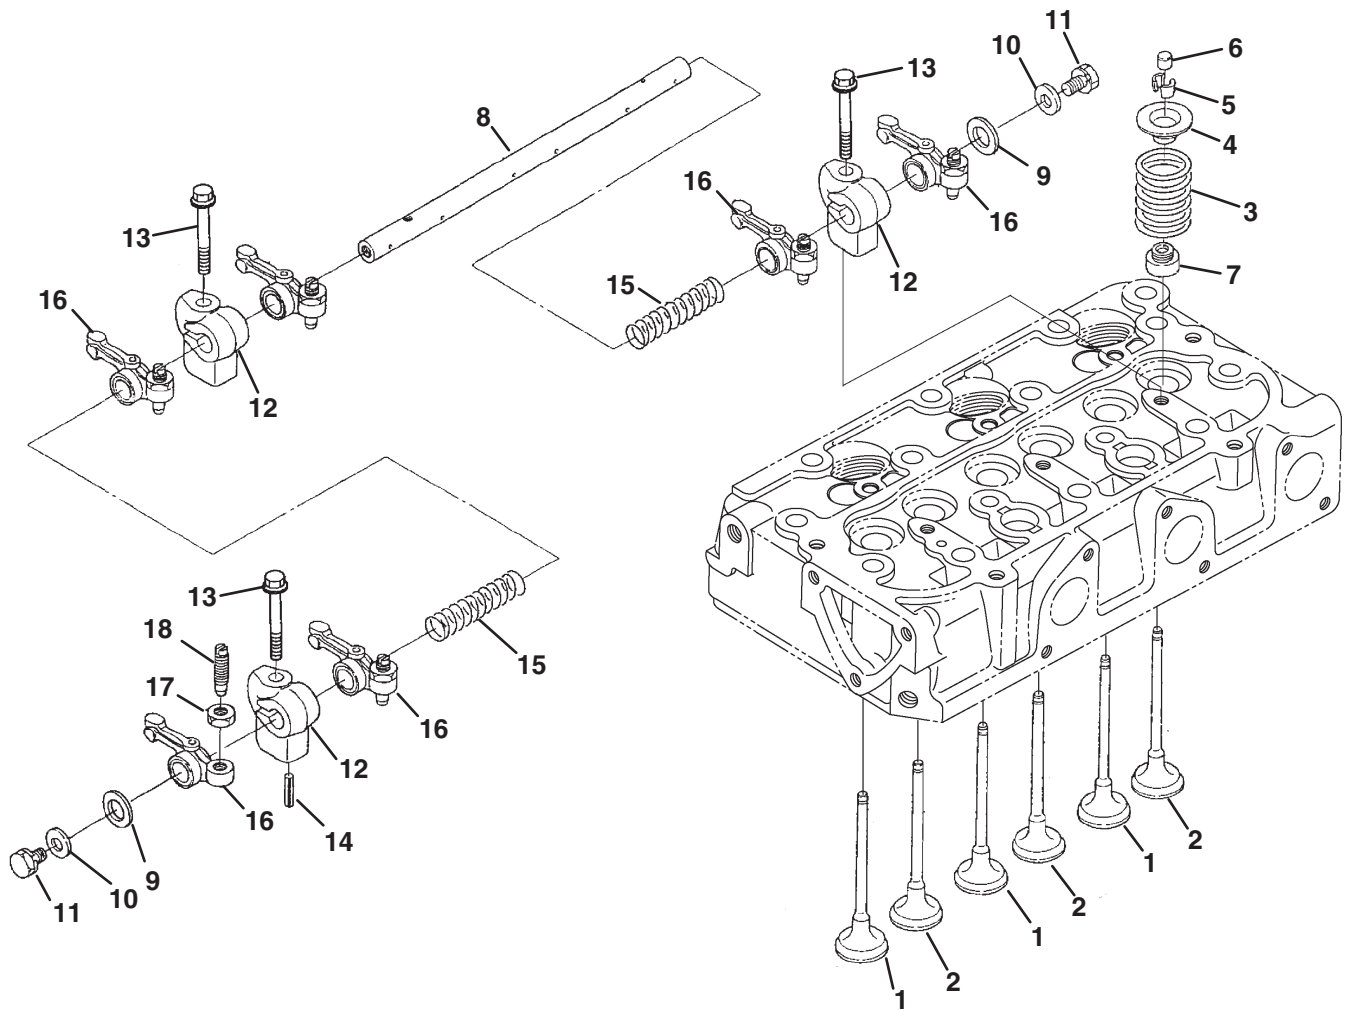

## 29.1 Valve and Rocker Arm

Engine	Item	Part No.	Qty.	Description	Serial Numbers/Notes
●	1	4209378	3	Valve, Inlet	Included in Upper Gasket Kit
●	2	4209379	3	Valve, Exhaust	
●	3	557546	6	Spring, Valve	
●	4	553872	6	Retainer, Spring	
●	5	553873	6	Collet, Valve Spring	
●	6	553871	6	Cap, Valve	
●	7	5001981	6	Seal, Valve Stem	
●	8	554192	1	Shaft, Rocker Arm	
●	9	5001982	2	Washer	
●	10	554108	2	Washer, Plain	
●	11	553839	2	Bolt	
●	12	4145928	3	Bracket, Rocker Arm	
●	13	4145650	3	Bolt, Flange	
●	14	550425	1	Pin, Spring	
●	15	553875	2	Spring, Rocker Arm	
●	16	553955	6	Assy Rocker Arm	
●	17	553957	6	• Screw, Adjusting	
●	18	553874	6	• Nut	