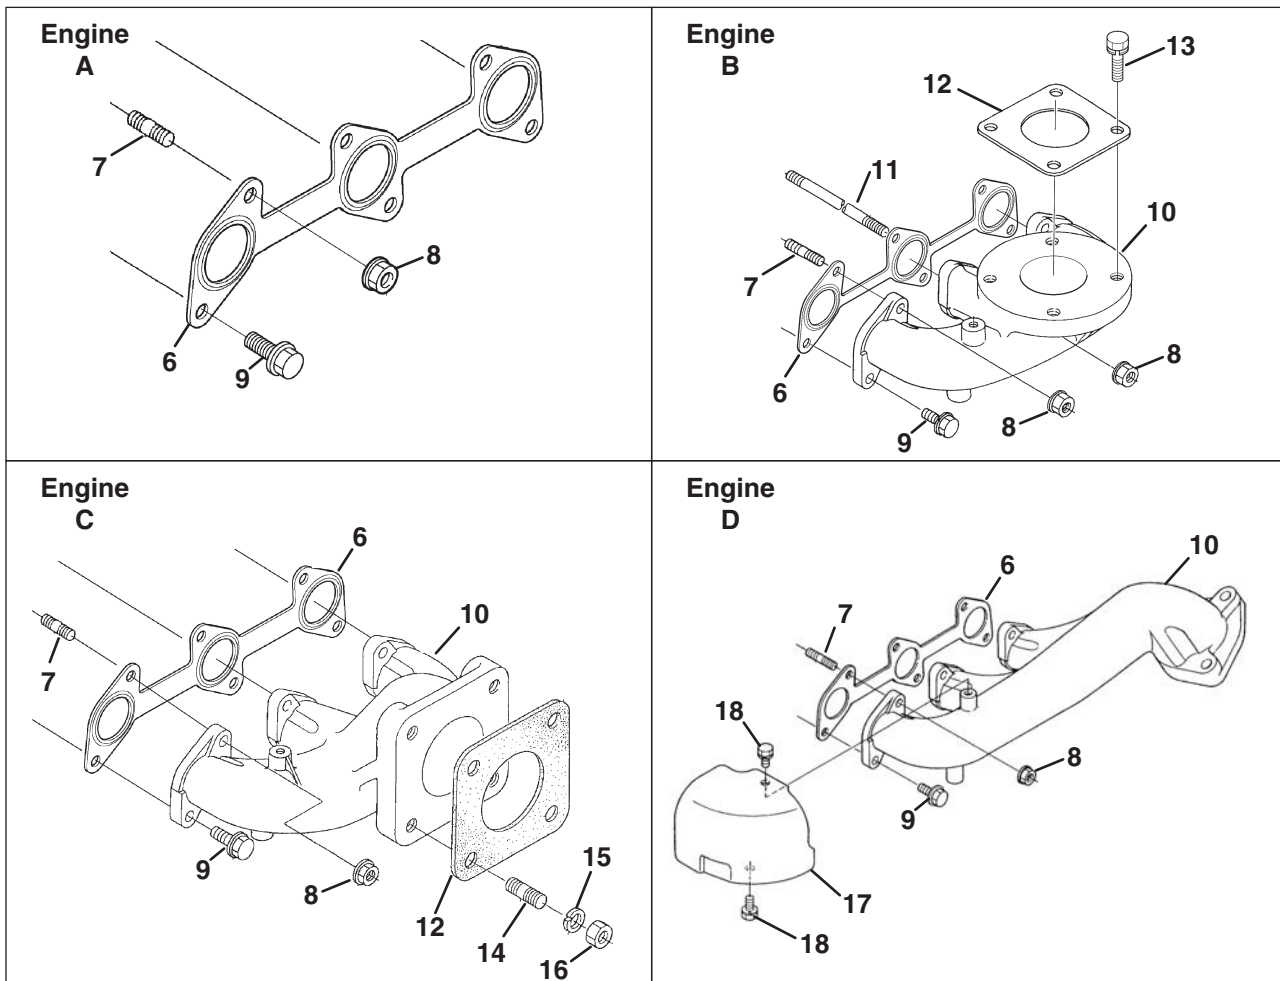

30.1 Intake and Exhaust Manifolds

Engine	Item	Part No.	Qty.	Description	Serial Numbers/Notes	
●	1	4145918	1	Assy Manifold, Inlet	Included in Upper Gasket Kit	
●	2	4145941	1	• Pipe, Breather		
●	3	554190	1	• Gasket, In-manifold		
●	4	550363	2	Bolt		
●	5	553481	3	Bolt		
A	6	5001984	1	Gasket, Ex-manifold		
BCD	6	4209373	1	Gasket, Ex-manifold		
ACD	7	553849	3	Stud		
B	7	553849	1	Stud		
●	8	5001985	3	Nut, Ubs		
A	9	550363	3	Bolt		
BCD	9	5002010	3	Bolt, Ubs		
B	10	5002008	1	Manifold, Exhaust		
C	10	2810651	1	Manifold, Exhaust		
D	10	4145872	1	Manifold, Exhaust		
B	11	557545	2	Stud		
BC	12	553020	1	Gasket, Muffler		Included in Upper Gasket Kit
B	13	594331	4	Bolt		
C	14	594344	4	Stud		
C	15	550409	4	Washer, Spring		
C	16	550398	4	Nut		
D	17	2811875	1	Cover, Heat Proof		
D	18	4145647	2	Bolt		

A - Groom Master II (D722-E3B-TXRN-1)

C - Greens King IV (D722-E3B-TXRN-4)

● - Used on All Engines

B - Tri-King (D722-E3B-TXRN-3)

D - G-Plex III and GP400 (D722-E3B-RNUK-3)

> Change from previous revision