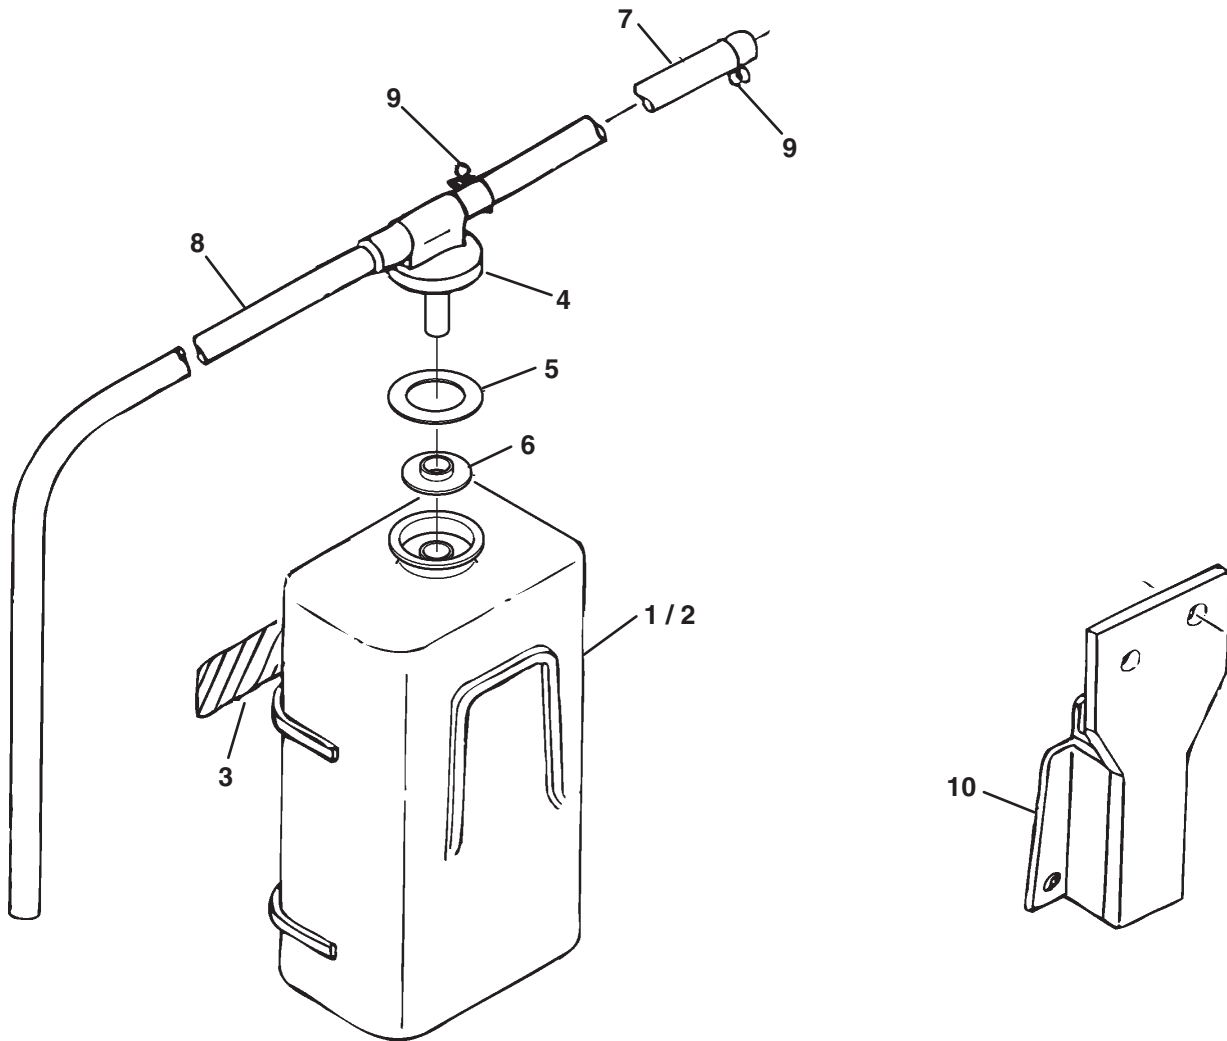

Engine	Item	Part No.	Qty.	Description	Serial Numbers/Notes
AC	1	4209393	1	Assy Tank, Reserve	
BD	1	553926	1	Assy Tank, Reserve	
●	2	5001207	1	• Body, Tank	
●	3	4145735	1	• Label, Caution	
●	4	2500814	1	• Cap	
●	5	2500815	1	• Gasket	
AC	6	4209392	1	• Plate	
●	7	553929	1	• Pipe, Water Over Flow	
●	8	553913	1	• Pipe, Water Over Flow	
●	9	553914	2	• Clip, Pipe	
●	10	554231	1	Comp Support, Tank	