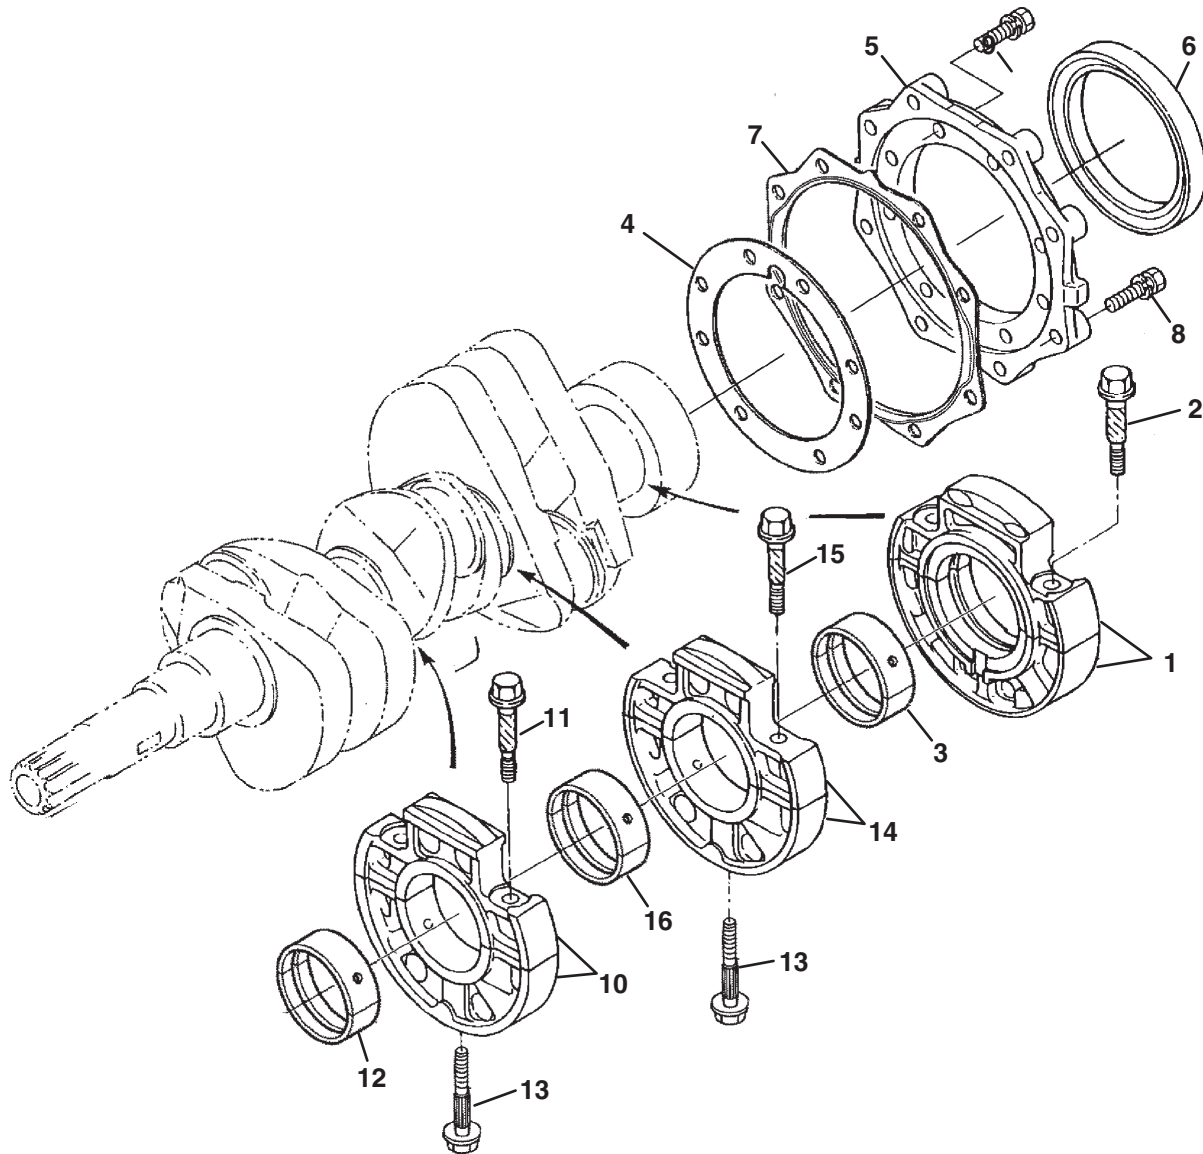

## 9.1 Main Bearing Case

Engine	Item	Part No.	Qty.	Description	Serial Numbers/Notes
●	1	4209347	1	Assy Brg. Case, Wheel	
●	2	553940	2	• Bolt, Bearing Case	
▼	●	3	1	• Metal, Crankshaft M	STD Set
■	●	3	1	Metal, Crankshaft	-0.20 mm Set
◆	●	3	1	Metal, Crankshaft	-0.40 mm Set
●	4	5001884	1	Gasket, Bearing Case	Included in Lower Gasket Kit
●	5	553942	1	Cover, Bearing Case	
ABC	6	4209375	1	Seal, Oil	
D	6	554222	1	Seal, Oil	Included in Lower Gasket Kit
●	7	5001422	1	Gasket, Case Cover	Included in Lower Gasket Kit
●	8	550364	8	Bolt	
●	9	553840	8	Bolt	
●	10	4209345	1	Assy Brg. Case, Main	
●	11	553940	2	• Bolt, Bearing Case	
▼	●	12	1	• Metal, Crankshaft	STD Set
■	●	12	2	Metal, Crankshaft	-0.20 mm Set
◆	●	12	2	Metal, Crankshaft	-0.40 mm Set
●	13	557536	2	Bolt, Bearing Case	
●	14	4209346	1	Assy Brg. Case, Main	
●	15	553940	2	• Bolt, Bearing Case	
▼	●	16	1	• Metal, Crankshaft	STD Set
■	●	16	2	Metal, Crankshaft	-0.20 mm Set
◆	●	16	2	Metal, Crankshaft	-0.40 mm Set
▼	Included in STD Engine Metal Kit, See 10.1				
■	Included in -0.20 mm Engine Metal Kit, See 10.1				
◆	Included in -0.40 mm Engine Metal Kit, See 10.1				