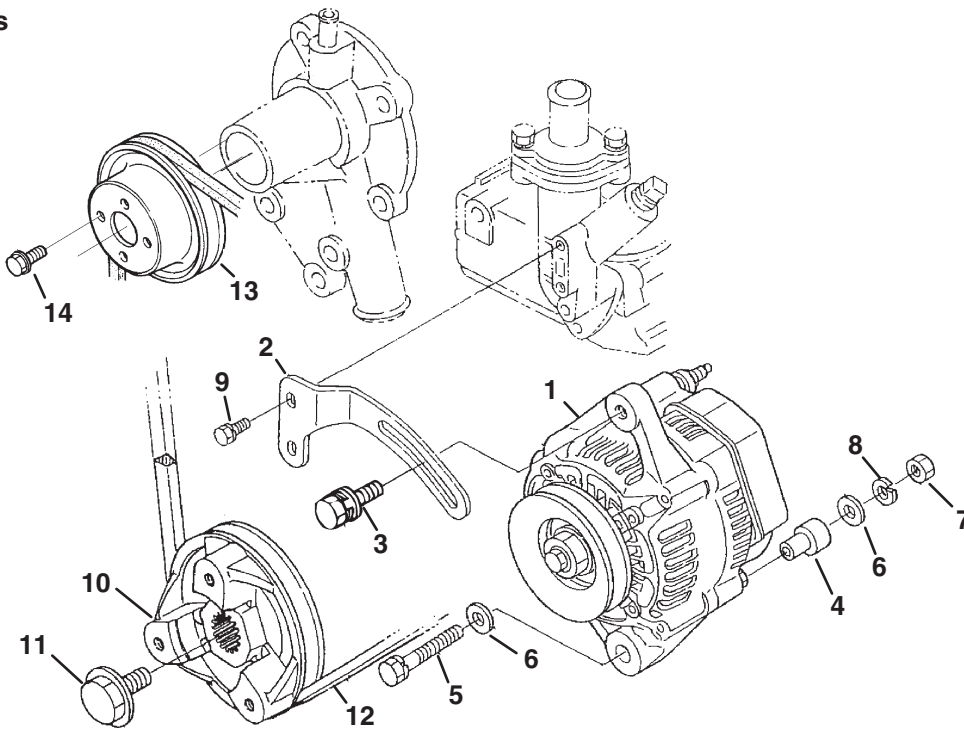

## 20.1 Alternator and Pulleys

Engines  
ABD

Engine  
C

Engine	Item	Part No.	Qty.	Description	Serial Numbers/Notes
<b>ABD</b>	1	2810354	1	Assy Alternator	<b>See 21.1</b>
<b>C</b>	1	2810842	1	Assy Dynamo	<b>See 22.1</b>
<b>ABD</b>	2	5001949	1	Stay, Alternator	
<b>C</b>	2	2810642	1	Stay, Dynamo	
●	3	4209353	1	Bolt	
<b>ABC</b>	4	5002004	1	Collar	
●	5	5002045	1	Bolt	
●	6	594353	2	Washer, Plain	
●	7	550398	1	Nut	
●	8	550408	1	Washer, Spring	
●	9	550362	2	Bolt	
<b>A</b>	10	2811449	1	Pulley, Fan Drive	
<b>BD</b>	10	4145876	1	Pulley, Fan Drive	
<b>C</b>	10	5001950	1	Pulley, Fan Drive	
<b>DE</b>	11	557562	1	Bolt	
<b>A</b>	12	2811450	1	V Belt	
<b>BCD</b>	12	5001951	1	V Belt	
●	13	554091	1	Pulley, Fan	
●	14	5003269	4	Bolt, Flange	